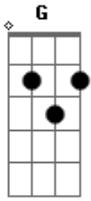

Silencer - Death - Pierce Me

tom:

G

Interlude - Riff A: gtr1

(Guitarra 1) (se repite hasta el min 1:40)

Play Riff 1 A x 4

Play Riff 2 x 8

Play Riff 2 x 2

(...Piano break part then)

Play riff A 1 x 6

Play Riff 2 x 4 (with slight variation)

E|-----|

Acordes

© ukulele-chords.com