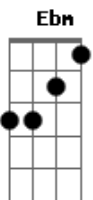

© ukulele-chords.com