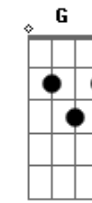

© ukulele-chords.com