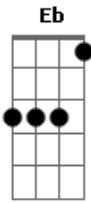

© ukulele-chords.com