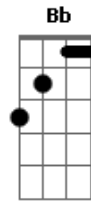

© ukulele-chords.com