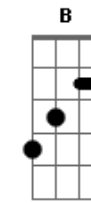

© ukulele-chords.com