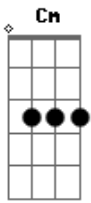

Sigala - Show You Love (Ft. Hailee Steinfeld)

Intro: **F** **Eb** **Cm** tom:

Eb **F** **Ab**
I'll do this the right way

F
Not gonna run away from these things

Bb **Ab**
I can't escape from

Eb **F** **Ab**
'Cause that's how I used to play it

F
Never takin' a chance

Bb **Ab**
I've waited too long

Ab **Bb** **Ab**
But I'mma show you right now all the love that I feel

Eb **Bb**
Invite you inside, so you'll see that it's real

Ab **Bb**
Yeah this is the moment, the second, the time

Eb **F**
Now I'm about to lose my mind

G **F** **C** **Bb**
'Cause I just wanna show you love

G **F**
Show you love

C **B**
Yeah I just wanna show you love

G **F**
Show you love

Acordes

© ukulele-chords.com