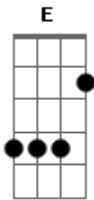

© ukulele-chords.com