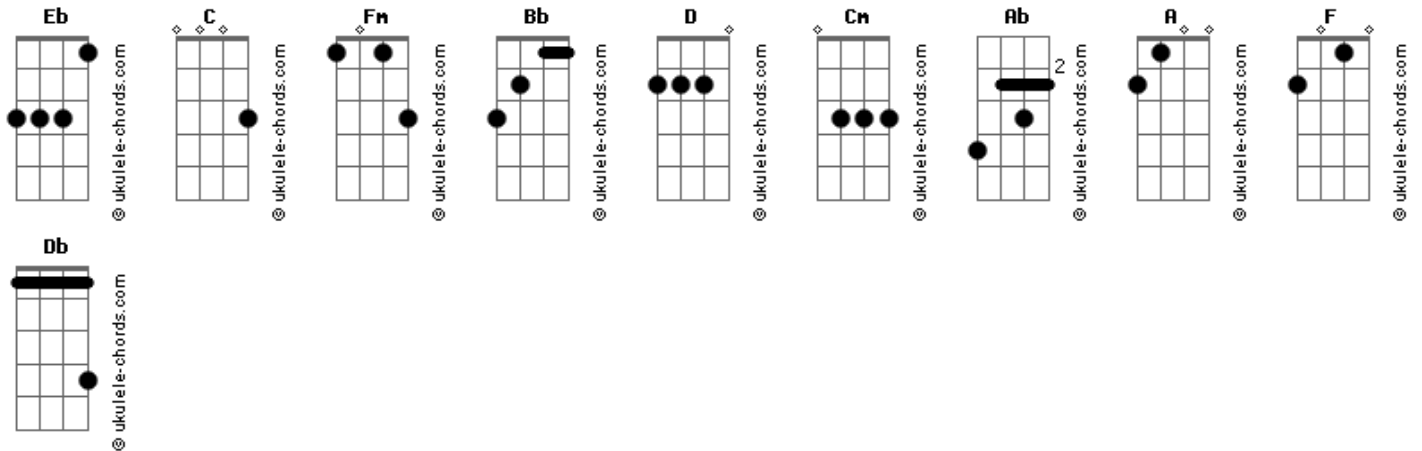

Sibylle Baier - Softly

tom:
 Capostraste na 3ª casa
 Eb (forma dos acordes no tom de C)

C Eb Fm
 Softly, in the winter time
 C Eb Fm Bb
 Soft-ly, when we're about to dine
 C Eb Bb
 Soft-ly, in my heart of mine
 C
 I talk to you
 C Eb
 Has anybody of you two
 C
 Got half a mind to go to the zoo?
 D Fm
 Tonight won't you think we'd had fun?

C
 My daughter, my son
 C
 My daughter, my son
 C
 My daughter, my son
 Cm Fm Ab Eb
 My daughter, my son, one by one

C Eb Fm
 Softly, in the winter time
 C Eb Fm Bb
 Soft-ly, when it goes towards nine
 C Eb Bb
 Soft-ly, in my heart of mine
 C
 I talk to you
 C Eb
 Go feed the dog and cat and then go
 C D
 To bed and have your right own dream
 A F
 Now be well off and start with the sun

C
 My daughter, my son

Acordes

C
 My daughter, my son
 C
 My daughter, my son
 Cm Fm Ab Eb
 My daughter, my son, one by one
 C Eb Fm
 Softly, in the winter time
 C Eb Fm Bb
 Soft-ly, when day's gonna shine
 C Eb Bb
 Soft-ly, in my heart of mine
 C
 I talk to you
 C Eb
 About my actual favorite matter
 C D
 That's how to live and laugh and feel better
 A F
 I cut the bred for them and they run
 C
 My daughter, my son
 C
 My daughter, my son
 C
 My daughter, my son
 Cm Fm
 My daughter, my son
 Ab Eb Db Ab
 Off and way, they set out for living
 Eb Db Ab
 Love them if ever they come, wherever they've gone
 C
 My daughter, my son
 C
 My daughter, my son
 C
 My daughter, my son
 Cm Fm Ab Eb
 My daughter, my son, one by one
 C
 Softly