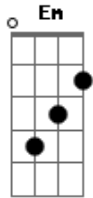

© ukulele-chords.com