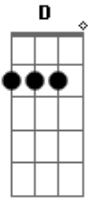

G
I only stood

D C Em B
And watched that old cold ocean

Em Am Em D
In tender and bright, full, unspeakable emotion

G Am
I did what I could

D E
All was good

Acordes

© ukulele-chords.com

© ukulele-chords.com