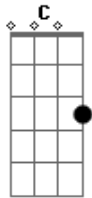

© ukulele-chords.com