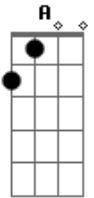

© ukulele-chords.com