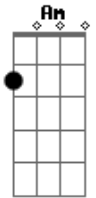

G
I only stood

D C Em B
And watched that old cold ocean

Em Am Em D
In tender and bright, full, unspeakable emotion

G Am
I did what I could

D E
All was good

Acordes

© ukulele-chords.com

© ukulele-chords.com