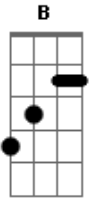

© ukulele-chords.com