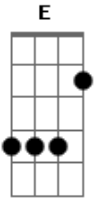

© ukulele-chords.com