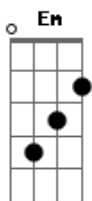

Sibylle Baier - Driving

tom:

Intro: **Aadd9** **D**

Aadd9 **D7** **Em**
Driving to Flight Number 107

D **Em** **Aadd9**
With you sitting by my side

Aadd9
First class blue

D **Em7** **Aadd9**
Sky-y and melody brand new

Aadd9
Don't be sad

Bm
Oh, it really makes me cry

E **A** **D**
Don't know why

E **A** **D**
Don't know why

Aadd9
Go make a sign in your car

D
It's the place where I've been happy

Aadd9
Make a sign in your car

D
It's the place where I've been happy

Aadd9
Make a sign in your car

D
It's the place where I've been happy

Aadd9 **D**
Go make a sign

Acordes

© ukulele-chords.com

© ukulele-chords.com

© ukulele-chords.com