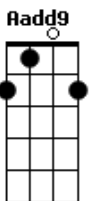

© ukulele-chords.com