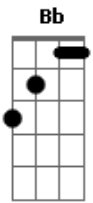

Sibylle Baier - Colour Green

tom:

Intro: Gm Gm

Gm F
I'd been a girl and wandering
Gm F
Frequented my late afternoon
Gm F
Summer in New York City
Gm F
Wearin' the sweater colour green
Gm F Bb
So one night I sat down in a chair and knitted there

Gm F
I'd been a girl and wandering
Gm F
Frequented my late afternoon
Gm F
Summer in New York City
Gm F
Wearin' the sweater colour green

Acordes

ukulele-chords.com

ukulele-chords.com

ukulele-chords.com

ukulele-chords.com