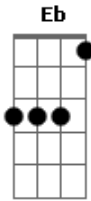

Sibylle Baier - Colour Green

tom:

Intro: Gm Gm

Gm F
I'd been a girl and wandering
Gm F
Frequented my late afternoon
Gm F
Summer in New York City
Gm F
Wearin' the sweater colour green
Gm F Bb
So one night I sat down in a chair and knitted there

Gm F
I'd been a girl and wandering
Gm F
Frequented my late afternoon
Gm F
Summer in New York City
Gm F
Wearin' the sweater colour green

Acordes

ukulele-chords.com

ukulele-chords.com

ukulele-chords.com

ukulele-chords.com