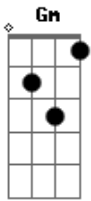

Sibylle Baier - Colour Green

tom:

Intro: Gm Gm

Gm F
I'd been a girl and wandering
Gm F
Frequented my late afternoon
Gm F
Summer in New York City
Gm F
Wearin' the sweater colour green
Gm F Bb
So one night I sat down in a chair and knitted there

Gm F
Years after trying to lead a woman's life
Gm F Bb Eb
I met a friend who had a red-haired wife
Gm F
She said to me, Woman, I'd like your clothes
Gm F
Come on and let us try both and take tender care
Gm F Bb
And when you need help I will be there

Db Ab Db Ab
Memories and seasons achieve their affairs
Db Ab Db Ab
Sometime in April the sweater I wear

Bb Eb Bb Eb
Sometime in April the letter I read
Gm F Gm F
Dear friend, I think of you on the top of Empire State

Gm F
Dear friend, I'm lonesome
Gm F
Dear friend, I've been well
Gm F
How do you spell your name?
Gm F
The city has changed me
Cm Eb
I am no longer the same
Gm F Gm F
He wrote to me: Woman, I'd like to stay
Gm F Gm F
Liberty Statue has got so many stars
Gm F Bb
But when you need help I will be there

Gm F
I'd been a girl and wandering
Gm F
Frequented my late afternoon
Gm F
Summer in New York City
Gm F
Wearin' the sweater colour green

Acordes

ukulele-chords.com