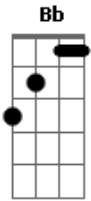

Sibylle Baier - Colour Green

tom:

Intro: Gm Gm

Gm F
I'd been a girl and wandering
Gm F
Frequented my late afternoon
Gm F
Summer in New York City
Gm F
Wearin' the sweater colour green
Gm F Bb
So one night I sat down in a chair and knitted there

Gm F
I'd been a girl and wandering
Gm F
Frequented my late afternoon
Gm F
Summer in New York City
Gm F
Wearin' the sweater colour green

Acordes

ukulele-chords.com

ukulele-chords.com

ukulele-chords.com

ukulele-chords.com