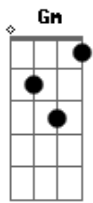

Sibylle Baier - Colour Green

tom:

Intro: Gm Gm

Gm F
I'd been a girl and wandering
Gm F
Frequented my late afternoon
Gm F
Summer in New York City
Gm F
Wearin' the sweater colour green
Gm F Bb
So one night I sat down in a chair and knitted there

Gm F
Years after trying to lead a woman's life
Gm F Bb Eb
I met a friend who had a red-haired wife
Gm F
She said to me, Woman, I'd like your clothes
Gm F
Come on and let us try both and take tender care
Gm F Bb
And when you need help I will be there

Db Ab Db Ab
Memories and seasons achieve their affairs
Db Ab Db Ab
Sometime in April the sweater I wear

Bb Eb Bb Eb
Sometime in April the letter I read
Gm F Gm F
Dear friend, I think of you on the top of Empire State

Gm F
Dear friend, I'm lonesome
Gm F
Dear friend, I've been well
Gm F
How do you spell your name?
Gm F
The city has changed me
Cm Eb
I am no longer the same
Gm F Gm F
He wrote to me: Woman, I'd like to stay
Gm F Gm F
Liberty Statue has got so many stars
Gm F Bb
But when you need help I will be there

Gm F
I'd been a girl and wandering
Gm F
Frequented my late afternoon
Gm F
Summer in New York City
Gm F
Wearin' the sweater colour green

Acordes

ukulele-chords.com