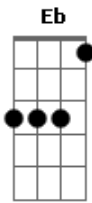

Sibylle Baier - Colour Green

tom:

Intro: Gm Gm

Gm F
I'd been a girl and wandering
Gm F
Frequented my late afternoon
Gm F
Summer in New York City
Gm F
Wearin' the sweater colour green
Gm F Bb
So one night I sat down in a chair and knitted there

Gm F
I'd been a girl and wandering
Gm F
Frequented my late afternoon
Gm F
Summer in New York City
Gm F
Wearin' the sweater colour green

Acordes

ukulele-chords.com

ukulele-chords.com

ukulele-chords.com

ukulele-chords.com