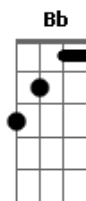

Siamés - No Lullaby

tom:

Intro: Dm Am C Gm
Dm C Am Gm

[Primeira Parte]

Dm
Blinding lights
Am
Thunder tremble pack
Gm F
Muddy hearts beanie babies lies
Gm F D
There's no lullaby in this nowhere land
Dm F
Shining high rumbles in the dark
Am Gm
Torn appart devil in disguise
F Gm D
There's no lullaby in this nowhere land

[Refrão]

F G Dm
What's the meaning when you have a broken home home home
Bb Gm Dm
Where's the love when you were left on your own
C
So alone
(Dm Am C Gm)
(Dm C Am Gm)

[Segunda Parte]

Dm C
Tumbling dice sentimental crap
Am Bb
Whos the smart leading daily cries

© ukulele-chords.com

F Gm D
There's no lullaby in this nowhere land

[Refrão]

F G Dm
What's the meaning when you have a broken home home home
Bb Gm Dm C
Where's the love when you were left on your own
F G Dm
What's the meaning when you have a broken home home home
Bb Gm Dm
Where's the love when you were left on your own
C
So alone

[Solo] Gm Bb Dm
Gm Bb Dm
Gm Bb Dm
Gm Bb C

[Refrão]

F G Dm
What's the meaning when you have a broken home home home
Bb Gm Dm
Where's the love when you were left on your own
F G Dm
What's the meaning when you have a broken home home home
Bb Gm Dm
Where's the love when you were left on your own
C
So alone