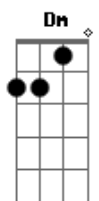

Siamés - No Lullaby

tom:

Intro: Dm Am C Gm
Dm C Am Gm

[Primeira Parte]

Dm
Blinding lights
Am
Thunder tremble pack
Gm F
Muddy hearts beanie babies lies
Gm F D
There's no lullaby in this nowhere land
Dm F
Shining high rumbles in the dark
Am Gm
Torn appart devil in disguise
F Gm D
There's no lullaby in this nowhere land

[Refrão]

F G Dm
What's the meaning when you have a broken home home home
Bb Gm Dm
Where's the love when you were left on your own
C
So alone
(Dm Am C Gm)
(Dm C Am Gm)

[Segunda Parte]

Dm C
Tumbling dice sentimental crap
Am Bb
Whos the smart leading daily cries

Acordes

© ukulele-chords.com