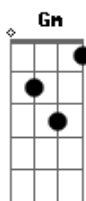

© ukulele-chords.com