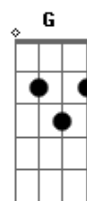

© ukulele-chords.com