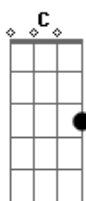

© ukulele-chords.com