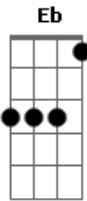

Sia - Soon We'll Be Found

Tom: Eb

(com acordes na forma de Capotraste na 1ª casa D)

Bm Em Gbm
Come along, it is the break of day
Bm Em Gbm
Surely now, you'll have some things to say
Bm Em Gbm G A
It's not the time for telling tales on me, whoa

D G D
So come along, it won't be long 'till we return happy
D G D
Shut your eyes, there are no lies in this world we call sleep
D G Gbm Gb
Let's desert this day of hurt, tomorrow we'll be free, whoa

Refrão:
Bm A D Em Bm
Let's not fight I'm tired can't we just sleep tonight
A D Em Bm
Turn away it's just there's nothing left here to say
A D Em G Gbm
Turn around I know we're lost but soon we'll be found

Bm Em Gbm
It's been rough but we'll be just fine
Bm Em Gbm

Work it out, yeah we'll survive
Bm Em Gbm G A
You musn't let a few bad times dictate, whoa.

D G D
So come along, it won't be long 'till we return happy
D G D
Shut your eyes, there are no lies in this world we call sleep
D G Gbm Gb
Let's desert this day of hurt, tomorrow we'll be freeeeeeee.

Bm A D Em Bm
Let's not fight I'm tired can't we just sleep tonight
A D Em Bm
Turn away it's just there's nothing left here to say
A D Em G Gbm
Turn around I know we're lost but soon we'll be found

Ponte:
G Bm A F Gbm G Gbm
Ooh.

Bm A D Em Bm
Let's not fight I'm tired can't we just sleep tonight
A D Em Bm
Turn away it's just there's nothing left here to say
A D Em G Gbm
Turn around I know we're lost but soon we'll be found

Acordes