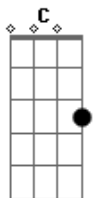

Sia - Salted Wound

Tom: C
Intro: C Am G

Verso:

C Am Bb F
Lonely float got in the way
C Am Bb F
You are the feel, and knew it anyway
C Am Bb F
Take a chance, it wasn't what you know
C Am Bb F
Take my hand, and don't let go

Refrão:

Dm G Dm Am G
Oh, ooh ooooh
C Dm Am
You can do it,
G
Don't break
C Dm Am
Yeah, you'll push through it,
G C
You're safe
C Dm
Yes, you can do it
Am G
Don't break
C Dm Am
Yeah, you'll pull through it,
G
You're safe

Verso:

C Am Bb F

Tell her on how you feel,
C Am Bb F
Give her everything she needs to hear
C Am Bb F
Give your heart, and say come take it
C Am Bb F
And she will see you're a good man

Refrão:

Dm G Dm Am G
Oh, ooh ooooh
C Dm Am
You can do it,
G
Don't break
C Dm Am
Yeah, you'll push through it,
G Dm
You're safe
Dm Am C
Yes, you can do it
G Dm
Don't break
C
Yeah, you'll pull through it,
Am G C
You're safe
C Dm Am
Yes, you can do it,
G
Don't break
C Dm Am
Yeah, you'll pull through it,
G
You're safe

Acordes

© ukulele-chords.com