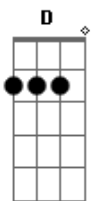

Sia - Rainbow

Tom: D
Intro: A D G

A D G
I know you, you're a special one
A D G
Some see crazy where I see love
A D G
You fall so low but shoot so high
A D G
Big dreamers shoot for open sky
A D G
So much life in those open eyes
A D G
So much depth, you look for the light
A D G
But when your wounds open, you will cry
A D G
You'll cry out now and you'll question why

G D
I can see a rainbow
A D G
In your tears as they fall on down
A D G
I can see your soul grow
A D G
Through the pain as they hit the ground
A D G
I can see a rainbow
A D G
In your tears as the sun comes out
A
As the sun comes out

A D G
I am here and I see your pain
A D G
Through the storms, through the clouds, the rain
A D G
I'm telling you, you can not escape
A D G
You can do it, just feel, baby

G D
I can see a rainbow
A D G
In your tears as they fall on down
A D G
I can see your soul grow
A D G
Through the pain as they hit the ground

D
I can see a rainbow
A G
In your tears as the sun comes out
A
As the sun comes out
G A D
Here comes the sun
G
Smiling down
A D
Here comes the sun
G
Smiling down
A D
Here comes the sun
G
Smiling down
A
Smiling down

G D
I can see a rainbow
A G
In your tears as they fall on down
A D G
I can see your soul grow
A D G
Through the pain as they hit the ground
A D G
I can see a rainbow
A G
In your tears as the sun comes out
A
As the sun comes out

G D
I can see a rainbow
A G
In your tears as they fall on down
A D G
I can see your soul grow
A G
Through the pain as they hit the ground
A D
I can see a rainbow
A G
In your tears as the sun comes out
A
As the sun comes out

Acordes

© ukulele-chords.com