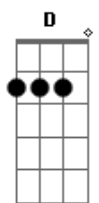

Sia - Rainbow

Tom: D
Intro: A D G

A D G
I know you, you're a special one
A D G
Some see crazy where I see love
A D G
You fall so low but shoot so high
A D G
Big dreamers shoot for open sky
A D G
So much life in those open eyes
A D G
So much depth, you look for the light
A D G
But when your wounds open, you will cry
A D G
You'll cry out now and you'll question why

G D
I can see a rainbow
A D G
In your tears as they fall on down
A D G
I can see your soul grow
A D G
Through the pain as they hit the ground
A D G
I can see a rainbow
A D G
In your tears as the sun comes out
A
As the sun comes out

A D G
I am here and I see your pain
A D G
Through the storms, through the clouds, the rain
A D G
I'm telling you, you can not escape
A D G
You can do it, just feel, baby

G D
I can see a rainbow
A D G
In your tears as they fall on down
A D G
I can see your soul grow
A D G
Through the pain as they hit the ground

D
I can see a rainbow
A G
In your tears as the sun comes out
A
As the sun comes out
G A D
Here comes the sun
G
Smiling down
A D
Here comes the sun
G
Smiling down
A D
Here comes the sun
G
Smiling down
A
Smiling down

G D
I can see a rainbow
A G
In your tears as they fall on down
D
I can see your soul grow
A G
Through the pain as they hit the ground
D
I can see a rainbow
A G
In your tears as the sun comes out
A
As the sun comes out

G D
I can see a rainbow
A G
In your tears as they fall on down
D
I can see your soul grow
A G
Through the pain as they hit the ground
D
I can see a rainbow
A G
In your tears as the sun comes out
A
As the sun comes out

Acordes

© ukulele-chords.com