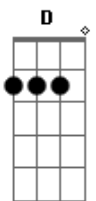

Sia - Rainbow

Tom: D
Intro: A D G

A D G
I know you, you're a special one
A D G
Some see crazy where I see love
A D G
You fall so low but shoot so high
A D G
Big dreamers shoot for open sky
A D G
So much life in those open eyes
A D G
So much depth, you look for the light
A D G
But when your wounds open, you will cry
A D G
You'll cry out now and you'll question why

G D
I can see a rainbow
A D G
In your tears as they fall on down
A D G
I can see your soul grow
A D G
Through the pain as they hit the ground
A D G
I can see a rainbow
A D G
In your tears as the sun comes out
A
As the sun comes out

A D G
I am here and I see your pain
A D G
Through the storms, through the clouds, the rain
A D G
I'm telling you, you can not escape
A D G
You can do it, just feel, baby

G D
I can see a rainbow
A D G
In your tears as they fall on down
A D G
I can see your soul grow
A D G
Through the pain as they hit the ground

D
I can see a rainbow
A G
In your tears as the sun comes out
A
As the sun comes out
G A D
Here comes the sun
G
Smiling down
A D
Here comes the sun
G
Smiling down
A D
Here comes the sun
G
Smiling down
A
Smiling down

G D
I can see a rainbow
A D G
In your tears as they fall on down
A D G
I can see your soul grow
A D G
Through the pain as they hit the ground
A D G
I can see a rainbow
A D G
In your tears as the sun comes out
A
As the sun comes out

G D
I can see a rainbow
A D G
In your tears as they fall on down
A D G
I can see your soul grow
A D G
Through the pain as they hit the ground
A D G
I can see a rainbow
A D G
In your tears as the sun comes out
A
As the sun comes out

Acordes

© ukulele-chords.com