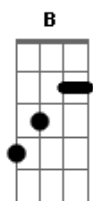

© ukulele-chords.com