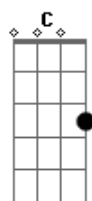

© ukulele-chords.com