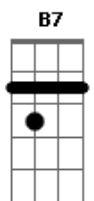

© ukulele-chords.com