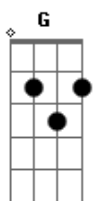

Sia - California Dreamin'

Tom: G

Em D C D B B7

(regular chords here - play once)

[Chorus]

All the leaves are brown and the sky is gray
I've been for a walk on a winter's day
I'd be safe and warm if I was in L.A.
California dreamin' on such a winter's day

(Repeat once - beat kicks in on second time, so play more than once here.
Listen to the song for the strumming pattern.)

[Verse]

Stopped in to a church I passed along the way
Well I got down on my knees and I pretend to pray
You know the preacher liked the cold
He knows I'm gonna stay
California dreamin' on such a winter's day

[Bridge]

Em (keep playing)
(Ah, I'd be safe and I'd be safe and warm)
(I'd be safe and warm)

Em D C D B
(Ah)

Em D C D B7

[Chorus]
(play chords once again)

All the leaves are brown and the sky is gray
I've been for a walk on a winter's day
I'd be safe and warm if I was in L.A.
California dreamin' on such a winter's day

[Outro]

All the leaves are brown (all the leaves are brown) and the sky is gray (and the sky is gray)
I've been for a walk (I've been for a walk) on a winter's day (on a winter's day)
(beat kicks in again - full chords)

If I didn't tell her (if I didn't tell her), I could leave today
California dreamin' (California dreamin')
On such a winter's day (on such a winter's day)
On such a winter's day (on such a winter's day)
On such a winter's day

Em

Acordes

© ukulele-chords.com