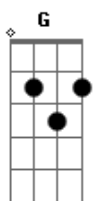

Sia - California Dreamin'

Tom: G

Em D C D B B7

(regular chords here - play once)

[Chorus]

All the leaves are brown and the sky is gray
I've been for a walk on a winter's day
I'd be safe and warm if I was in L.A.
California dreamin' on such a winter's day

(Repeat once - beat kicks in on second time, so play more than once here.)

Listen to the song for the strumming pattern.)

[Verse]

Stopped in to a church I passed along the way
Well I got down on my knees and I pretend to pray
You know the preacher liked the cold
He knows I'm gonna stay
California dreamin' on such a winter's day

[Bridge]

Em (keep playing)
(Ah, I'd be safe and I'd be safe and warm)

Em G B Em C B7 B7
(I'd be safe and warm)

Em D C D B
(Ah)

Em D C D B7

[Chorus]
(play chords once again)

All the leaves are brown and the sky is gray
I've been for a walk on a winter's day
I'd be safe and warm if I was in L.A.
California dreamin' on such a winter's day

[Outro]

Em D C
B
All the leaves are brown (all the leaves are brown) and the sky is gray (and the sky is gray)
I've been for a walk (I've been for a walk) on a winter's day (on a winter's day)
(beat kicks in again - full chords)

Em D C D B7
If I didn't tell her (if I didn't tell her), I could leave today
California dreamin' (California dreamin')
On such a winter's day (on such a winter's day)
On such a winter's day (on such a winter's day)
On such a winter's day

Em

Acordes

© ukulele-chords.com