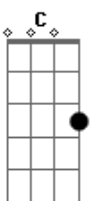

© ukulele-chords.com