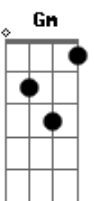

© ukulele-chords.com