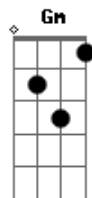

© ukulele-chords.com