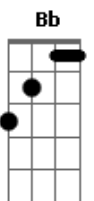

© ukulele-chords.com