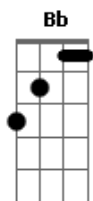

© ukulele-chords.com