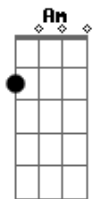

Sia - Beautiful Calm Driving

tom:

Am

Beautiful calm driving, deep sea pearl diving
Constantly unwinding, beautiful calm driving

You turned into another
You turned into a nutter
You turned into another man

You're a stranger to me
You're a danger to me
You're a stranger to me
You're a danger
To me

Beautiful calm driving, emotional hiding

Acordes

© ukulele-chords.com