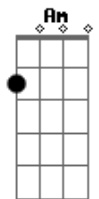

Sia - Beautiful Calm Driving

tom:

Am

Beautiful calm driving, deep sea pearl diving
 Constantly unwinding, beautiful calm driving

You turned into another
 You turned into a nutter
 You turned into another man

You're a stranger to me
 You're a danger to me
 You're a stranger to me
 You're a danger
 To me

Beautiful calm driving, emotional hiding

Acordes

© ukulele-chords.com

© ukulele-chords.com

© ukulele-chords.com