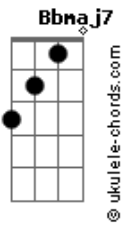

Shoji Meguro - A Way Of Life

tom:

Am
Tried hard, but where did we go wrong?

I hope we could, but I won't start all over again

[Primeira Parte]

Dm7 G Em7 Am Dm7
Mid-day street walks lights fell and dispersed in the air
G
Nobody stopped to see them fade, your eyes seemed so innocent
Em Am Dm7 G Gm C
Everything made sense to you, they didn't to me

[Pré-Refrão]

F7M Dm7 Em

Acordes

Deep inside my mind

(I didn't compromise just for the love)

F7M Dm7 Em
Deep inside my mind

(Believing your words)

[Refrão]

F7M Em7 Dm7
Way of life, way of life

Em7 F G
I heard you say we were on the same street

F7M Dm7 Bb7M
Way of life, way of my life

[Solo] **F7M Dm7 Em7 Am7**
F7M Dm7 Em7 Am7