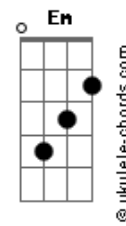

Shoji Meguro - A Way Of Life

tom:

Am
Tried hard, but where did we go wrong?

I hope we could, but I won't start all over again

[Primeira Parte]

Dm7 **G** **Em7** **Am** **Dm7**
Mid-day street walks lights fell and dispersed in the air
G
Nobody stopped to see them fade, your eyes seemed so innocent
Em **Am** **Dm7** **G** **Gm** **C**
Everything made sense to you, they didn't to me

[Pré-Refrão]

F7M **Dm7** **Em**

Acordes

Deep inside my mind

(I didn't compromise just for the love)
F7M **Dm7** **Em**
Deep inside my mind

(Believing your words)

[Refrão]

F7M **Em7** **Dm7**
Way of life, way of life
Em7 **F** **G**
I heard you say we were on the same street
F7M **Dm7** **Bb7M**
Way of life, way of my life