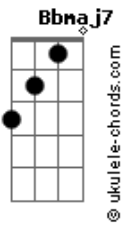

Shoji Meguro - A Way Of Life

tom:

Am
Tried hard, but where did we go wrong?

I hope we could, but I won't start all over again

[Primeira Parte]

Dm7 **G** **Em7** **Am** **Dm7**
Mid-day street walks lights fell and dispersed in the air
G
Nobody stopped to see them fade, your eyes seemed so innocent
Em **Am** **Dm7** **G** **Gm** **C**
Everything made sense to you, they didn't to me

[Pré-Refrão]

F7M **Dm7** **Em**

Acordes

Deep inside my mind

(I didn't compromise just for the love)
F7M **Dm7** **Em**
Deep inside my mind

(Believing your words)

[Refrão]

F7M **Em7** **Dm7**
Way of life, way of life
Em7 **F** **G**
I heard you say we were on the same street
F7M **Dm7** **Bb7M**
Way of life, way of my life