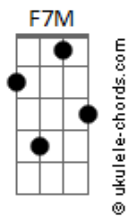

Shoji Meguro - A Way Of Life

tom:

Am
Tried hard, but where did we go wrong?

I hope we could, but I won't start all over again

[Primeira Parte]

Dm7 **G** **Em7** **Am** **Dm7**
Mid-day street walks lights fell and dispersed in the air
G
Nobody stopped to see them fade, your eyes seemed so innocent
Em **Am** **Dm7** **G** **Gm** **C**
Everything made sense to you, they didn't to me

[Pré-Refrão]

F7M **Dm7** **Em**

Acordes

Deep inside my mind

(I didn't compromise just for the love)
F7M **Dm7** **Em**
Deep inside my mind

(Believing your words)

[Refrão]

F7M **Em7** **Dm7**
Way of life, way of life
Em7 **F** **G**
I heard you say we were on the same street
F7M **Dm7** **Bb7M**
Way of life, way of my life