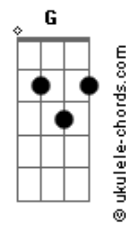

Shoji Meguro - A Way Of Life

tom:

Am
Tried hard, but where did we go wrong?

I hope we could, but I won't start all over again

[Primeira Parte]

Dm7 G Em7 Am Dm7
Mid-day street walks lights fell and dispersed in the air
G
Nobody stopped to see them fade, your eyes seemed so innocent
Em Am Dm7 G Gm C
Everything made sense to you, they didn't to me

[Pré-Refrão]

F7M Dm7 Em

Acordes

Deep inside my mind

(I didn't compromise just for the love)

F7M Dm7 Em
Deep inside my mind

(Believing your words)

[Refrão]

F7M Em7 Dm7
Way of life, way of life

Em7 F G
I heard you say we were on the same street

F7M Dm7 Bb7M
Way of life, way of my life

[Solo] **F7M Dm7 Em7 Am7**
F7M Dm7 Em7 Am7