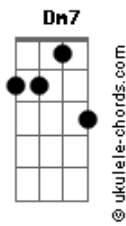

Shoji Meguro - A Way Of Life

tom:

Am
Tried hard, but where did we go wrong?

I hope we could, but I won't start all over again

[Primeira Parte]

Dm7 G Em7 Am Dm7
Mid-day street walks lights fell and dispersed in the air
G
Nobody stopped to see them fade, your eyes seemed so innocent
Em Am Dm7 G Gm C
Everything made sense to you, they didn't to me

[Pré-Refrão]

F7M Dm7 Em

Acordes

Deep inside my mind

(I didn't compromise just for the love)

F7M Dm7 Em
Deep inside my mind

(Believing your words)

[Refrão]