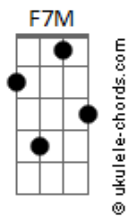

Shoji Meguro - A Way Of Life

tom:

Am
Tried hard, but where did we go wrong?

I hope we could, but I won't start all over again

[Primeira Parte]

Dm7 G Em7 Am Dm7
Mid-day street walks lights fell and dispersed in the air
G
Nobody stopped to see them fade, your eyes seemed so innocent
Em Am Dm7 G Gm C
Everything made sense to you, they didn't to me

[Pré-Refrão]

F7M Dm7 Em

Acordes

Deep inside my mind

(I didn't compromise just for the love)

F7M Dm7 Em
Deep inside my mind

(Believing your words)

[Refrão]