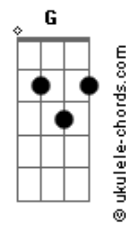

Shoji Meguro - A Way Of Life

tom:

Am
Tried hard, but where did we go wrong?

I hope we could, but I won't start all over again

[Primeira Parte]

Dm7 **G** **Em7** **Am** **Dm7**
Mid-day street walks lights fell and dispersed in the air
G
Nobody stopped to see them fade, your eyes seemed so innocent
Em **Am** **Dm7** **G** **Gm** **C**
Everything made sense to you, they didn't to me

[Pré-Refrão]

F7M **Dm7** **Em**

Acordes

Deep inside my mind

(I didn't compromise just for the love)
F7M **Dm7** **Em**
Deep inside my mind

(Believing your words)

[Refrão]

F7M **Em7** **Dm7**
Way of life, way of life
Em7 **F** **G**
I heard you say we were on the same street
F7M **Dm7** **Bb7M**
Way of life, way of my life