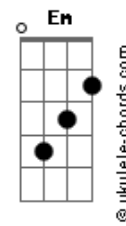

Shoji Meguro - A Way Of Life

tom:

Am
Tried hard, but where did we go wrong?

I hope we could, but I won't start all over again

[Primeira Parte]

Dm7 G Em7 Am Dm7
Mid-day street walks lights fell and dispersed in the air
G
Nobody stopped to see them fade, your eyes seemed so innocent
Em Am Dm7 G Gm C
Everything made sense to you, they didn't to me

[Pré-Refrão]

F7M Dm7 Em

Acordes

Deep inside my mind

(I didn't compromise just for the love)

F7M Dm7 Em
Deep inside my mind

(Believing your words)

[Refrão]

F7M Em7 Dm7
Way of life, way of life

Em7 F G
I heard you say we were on the same street

F7M Dm7 Bb7M
Way of life, way of my life

[Solo] **F7M Dm7 Em7 Am7**
F7M Dm7 Em7 Am7