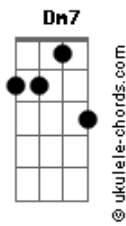

Shoji Meguro - A Way Of Life

tom:

Am
Tried hard, but where did we go wrong?

I hope we could, but I won't start all over again

[Primeira Parte]

Dm7 **G** **Em7** **Am** **Dm7**
Mid-day street walks lights fell and dispersed in the air
G
Nobody stopped to see them fade, your eyes seemed so innocent
Em **Am** **Dm7** **G** **Gm** **C**
Everything made sense to you, they didn't to me

[Pré-Refrão]

F7M **Dm7** **Em**

Acordes

Deep inside my mind

(I didn't compromise just for the love)
F7M **Dm7** **Em**
Deep inside my mind

(Believing your words)

[Refrão]

F7M **Em7** **Dm7**
Way of life, way of life
Em7 **F** **G**
I heard you say we were on the same street
F7M **Dm7** **Bb7M**
Way of life, way of my life