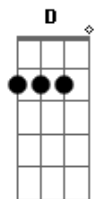

Shocking Blue - Blossom Lady

Tom: F
Intro: Dm Gm A7

Dm
Once I had a boyfriend
C
He was so tall and strong
Bb
He knew what I needed
A7
When I was all alone
Dm
Then he said to me
C
I'll care for you day and night
Bb
And never for sake you
A7
Yes I'll stay by your side
D
Don't be afraid girl
Bm
You're the one the one I love
D Bm
He said: "'Cos you're my blossom lady
G C Dm
You're my blossom lady"
C Dm C Dm

My blossom lady, my blossom lady

[Solo] D Bm

Dm
But I want you later
C
I was as lonely as I was bure
Bb
I saw my boyfriend
A7
At some more door girls door
Dm
And there was the third again
C
I saw them they did broke away
Bb A7
Then I remember what do you still say?
Dm
Don't be afraid girl
Bm
You're the one The one I love
D Bm
He said: "'Cos you're my blossom lady
G C Dm
You're my blossom lady"
C Dm C Dm
My blossom lady, my blossom lady

Acordes

© ukulele-chords.com

© ukulele-chords.com

© ukulele-chords.com

© ukulele-chords.com

© ukulele-chords.com

© ukulele-chords.com

© ukulele-chords.com

© ukulele-chords.com

© ukulele-chords.com