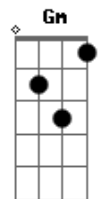

© ukulele-chords.com