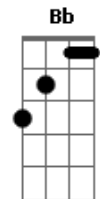

© ukulele-chords.com

© ukulele-chords.com