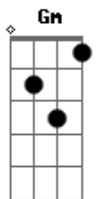

© ukulele-chords.com