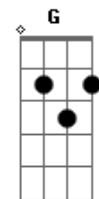

© ukulele-chords.com