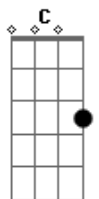

Shocking Blue - Blossom Lady

Tom: F
Intro: Dm Gm A7

Dm
Once I had a boyfriend
C
He was so tall and strong
Bb
He knew what I needed
A7
When I was all alone
Dm
Then he said to me
C
I'll care for you day and night
Bb
And never for sake you
A7
Yes I'll stay by your side
D
Don't be afraid girl
Bm
You're the one the one I love
D Bm
He said: "'Cos you're my blossom lady
G C Dm
You're my blossom lady"
C Dm C Dm

My blossom lady, my blossom lady

[Solo] D Bm

Dm
But I want you later
C
I was as lonely as I was bure
Bb
I saw my boyfriend
A7
At some more door girls door
Dm
And there was the third again
C
I saw them they did broke away
Bb A7
Then I remember what do you still say?
Dm
Don't be afraid girl
Bm
You're the one The one I love
D Bm
He said: "'Cos you're my blossom lady
G C Dm
You're my blossom lady"
C Dm C Dm
My blossom lady, my blossom lady

Acordes

© ukulele-chords.com

© ukulele-chords.com

© ukulele-chords.com

© ukulele-chords.com

© ukulele-chords.com

© ukulele-chords.com

© ukulele-chords.com

© ukulele-chords.com

© ukulele-chords.com