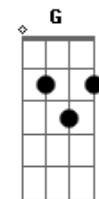

© ukulele-chords.com