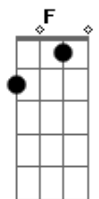

Shocking Blue - Blossom Lady

Tom: F
Intro: Dm Gm A7

Dm
Once I had a boyfriend
C
He was so tall and strong
Bb
He knew what I needed
A7
When I was all alone
Dm
Then he said to me
C
I'll care for you day and night
Bb
And never for sake you
A7
Yes I'll stay by your side
D
Don't be afraid girl
Bm
You're the one the one I love
D Bm
He said: "'Cos you're my blossom lady
G C Dm
You're my blossom lady"
C Dm C Dm

My blossom lady, my blossom lady

[Solo] D Bm

Dm
But I want you later
C
I was as lonely as I was bure
Bb
I saw my boyfriend
A7
At some more door girls door
Dm
And there was the third again
C
I saw them they did broke away
Bb A7
Then I remember what do you still say?
Dm
Don't be afraid girl
Bm
You're the one The one I love
D Bm
He said: "'Cos you're my blossom lady
G C Dm
You're my blossom lady"
C Dm C Dm
My blossom lady, my blossom lady

Acordes

© ukulele-chords.com