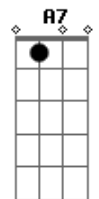

© ukulele-chords.com