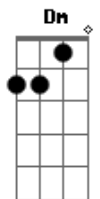

© ukulele-chords.com