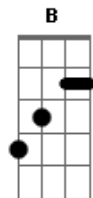

© ukulele-chords.com