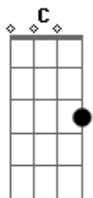

G
As i reach for your hand

C
All of the lights can be so blinding
G
But everytime i jump you always find me
F
Without a net

G
So please dont forget
F D
Cause right now im out of control

Swear you're never gonna let go

Am, G, F x2

Am G F
Tell me not to look down and promise that youre gonna stay
Am G F
Spinning like a top now feeling like im gonna break, into nothing

Am G
Tell me that there's still hope while im back up on the tight rope, faster and faster

Am G F
Balance on a wire, high above the earth tonight

G C F
And it doesnt make sense how me and you still survive
G C F
And to the very last minute we will always be death defying

C
Caught in the act of flying solo

G
This acrobat is lost and i dont
F
Know where ill land

G
As i reach for your hand

C
All of the lights can be so blinding

G
But everytime i jump you always find me

F
Without a net

G
So please dont forget

F D
Cause right now im out of control

Swear you're never gonna let go
C2, B, A x2 (walk up to the B and A on the A string, sorry i dont know those chord names) F
C2, B, A x2 (Same deal) F

G C F
Now i'm hanging by a thread, but i've never felt so alive
G C F
And to the very last minute we will always be death defying

C
Caught in the act of flying solo

G
This acrobat is lost and i dont
F
Know where ill land

G
As i reach for your hand

C
All of the lights can be so blinding

G
But everytime i jump you always find me
F
Without a net

G
So please dont forget

F D
Cause right now im out of control

Swear you're never gonna let go
Am, G, F

Acordes

© ukulele-chords.com