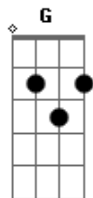

© ukulele-chords.com