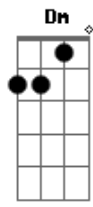

Shinedown - Amaryllis

Tom: Db

(com acordes na forma de C)
 Capotraste na 1ª casa
 Intro: C C C C

Verso:
 C C C
 In a while now I will feel better
 C C
 I'll face the weather before me
 C C
 In a while now I'll race the irony
 C
 And buy back each word of my eulogy

C G
 Amaryllis
 Bb F
 Blo-om
 C G
 Amaryllis
 Bb F
 Blo-om
 C
 Amaryllis

Acordes

© ukulele-chords.com

© ukulele-chords.com

© ukulele-chords.com

© ukulele-chords.com

© ukulele-chords.com

© ukulele-chords.com