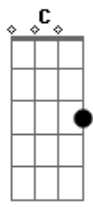

© ukulele-chords.com