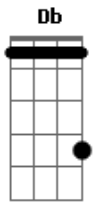

© ukulele-chords.com