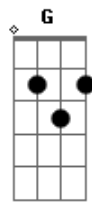

Shinedown - Amaryllis

Tom: Db

(com acordes na forma de C)
 Capotraste na 1ª casa
 Intro: C C C C

Verso:
 C C C
 In a while now I will feel better
 C C
 I'll face the weather before me
 C C
 In a while now I'll race the irony
 C
 And buy back each word of my eulogy

F
 All the uninvited tragedies
 F
 Step outside

C C
 Ask yourself now
 C
 Where would you be without
 C G
 Days like this

When you finally collide
 F
 With the moment you can't forget

Refrão:
 C G
 So do I remind you of
 Bb
 Someone you never met
 F
 A lonely silhouette
 C G
 And do I remind you of
 Bb
 Somewhere you wanna be
 F
 So far out of reach
 Dm F
 Oh, I wish you'd open up for me
 Dm F
 'Cause I wanna know you
 Amaryllis
 C C
 Bloom

C G
 Amaryllis
 Bb F
 Blo-om
 C G
 Amaryllis
 Bb F
 Blo-om
 C
 Amaryllis

Acordes

© ukulele-chords.com

© ukulele-chords.com

© ukulele-chords.com

© ukulele-chords.com

© ukulele-chords.com

© ukulele-chords.com