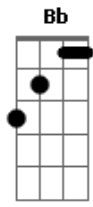

Shinedown - Amaryllis

Tom: Db

(com acordes na forma de C)
 Capotraste na 1ª casa
 Intro: C C C C

Verso:
 C C C
 In a while now I will feel better
 C C
 I'll face the weather before me
 C C
 In a while now I'll race the irony
 C
 And buy back each word of my eulogy

F
 All the uninvited tragedies
 F
 Step outside

C C
 Ask yourself now
 C
 Where would you be without
 C G
 Days like this

When you finally collide
 F
 With the moment you can't forget

Refrão:
 C G
 So do I remind you of
 Bb
 Someone you never met
 F
 A lonely silhouette
 C G
 And do I remind you of
 Bb
 Somewhere you wanna be
 F
 So far out of reach
 Dm F
 Oh, I wish you'd open up for me
 Dm F
 'Cause I wanna know you
 Amaryllis
 C C
 Bloom

C G
 Amaryllis
 Bb F
 Blo-om
 C G
 Amaryllis
 Bb F
 Blo-om
 C
 Amaryllis

Acordes

© ukulele-chords.com

© ukulele-chords.com

© ukulele-chords.com

© ukulele-chords.com

© ukulele-chords.com

© ukulele-chords.com