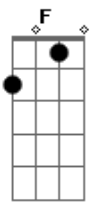

Shinedown - Amaryllis

Tom: Db

(com acordes na forma de C)
 Capotraste na 1ª casa
 Intro: C C C C

Verso:
 C C C
 In a while now I will feel better
 C C
 I'll face the weather before me
 C C
 In a while now I'll race the irony
 C
 And buy back each word of my eulogy

C G
 Amaryllis
 Bb F
 Blo-om
 C G
 Amaryllis
 Bb F
 Blo-om
 C
 Amaryllis

Acordes

© ukulele-chords.com

© ukulele-chords.com

© ukulele-chords.com

© ukulele-chords.com

© ukulele-chords.com

© ukulele-chords.com