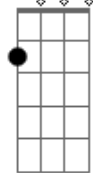

© ukulele-chords.com

Am