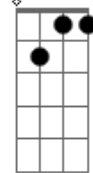

© ukulele-chords.com

Gm7