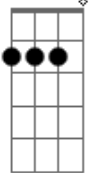

© ukulele-chords.com

D