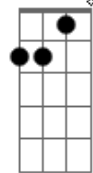

© ukulele-chords.com

Dm