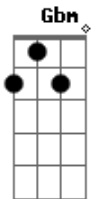

© ukulele-chords.com