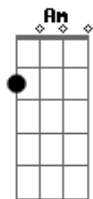

Shinedown - 45

Tom: G

Riff 1:

Riff 2:

Riff 3:

Riff 4:

Riff 5:

Riff 6:

Riff 7:

Intro: Riff 1

(Riff 2)
Send away for a priceless gift
One not subtle, one not on the list

(Riff 3)
Send away for a perfect world
One not simply, so absurd

(Riff 2)
In these times of doing what you're told
You keep these feelings, no one knows

Am Am Em
What ever happened to the young man's heart
Am Am G G
Swallowed by pain, as he slowly fell apart

G Gbm Em D
And I'm staring down the barrel of a 45,
CM7 G Gbm
Swimming through the ashes of another life

G Gbm Em D
There's no real reason to accept the way things have
changed
CM7 Am
Staring down the barrel of a 45

(Riff 1)

(Riff 2)
Send a message to the unborn child
Keep your eyes open for a while
(Riff 3)
In a box high up on the shelf, left for you, no one else
(Riff 2)
There's a piece of a puzzle known as life
Wrapped in guilt, sealed up tight

Am Am Em
What ever happened to the young man's heart
Am Am G G
Swallowed by pain, as he slowly fell apart

Refrão:

CM7 Bm
Everyone's pointing their fingers
CM7 Bm
Always condemning me
CM7 Bm (Riff 1)
And nobody knows what I believe

I believe

Acordes