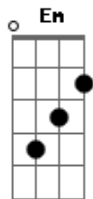

© ukulele-chords.com