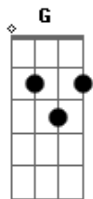

© ukulele-chords.com

© ukulele-chords.com