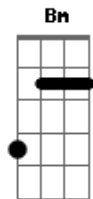

© ukulele-chords.com