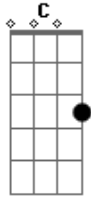

© ukulele-chords.com