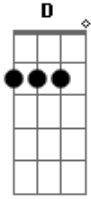

© ukulele-chords.com