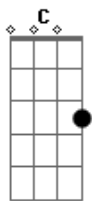

© ukulele-chords.com