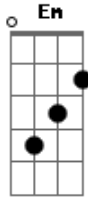

Shiloh - Losing Interest

Tom: **F**

(forma dos acordes no tom de **E**)
 Capotraste na 1ª casa

Losing interest **Am**
Em

F

You won't find no better than this

I swear, girl
Dm If you leave, just let me know **Am**

So I won't look dumb **E**

When you move on **F** **Dm**

Acordes

© ukulele-chords.com

© ukulele-chords.com

© ukulele-chords.com

© ukulele-chords.com

© ukulele-chords.com