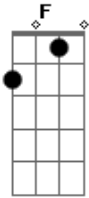

Shiloh - Losing Interest

Tom: **F**

(forma dos acordes no tom de **E**)
 Capotraste na 1ª casa

Losing interest **Am**
Em

F

You won't find no better than this

I swear, girl
Dm If you leave, just let me know **Am**

So I won't look dumb **E**

When you move on **F** **Dm**

Acordes

© ukulele-chords.com

© ukulele-chords.com

© ukulele-chords.com

© ukulele-chords.com

© ukulele-chords.com