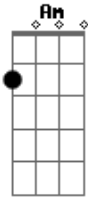

Shiloh - Losing Interest

Tom: **F**

(forma dos acordes no tom de **E**)
 Capotraste na 1ª casa

Losing interest **Am**
Em

F

You won't find no better than this

I swear, girl
Dm If you leave, just let me know **Am**

So I won't look dumb **E**

When you move on **F** **Dm**

Acordes

© ukulele-chords.com

© ukulele-chords.com

© ukulele-chords.com

© ukulele-chords.com

© ukulele-chords.com