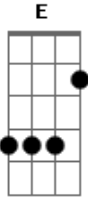

Shiloh - Losing Interest

Tom: **F**

(forma dos acordes no tom de **E**)
 Capotraste na 1ª casa

Losing interest **Am**
Em

F

You won't find no better than this

I swear, girl
Dm If you leave, just let me know **Am**

So I won't look dumb **E**

When you move on **F** **Dm**

Acordes

© ukulele-chords.com

© ukulele-chords.com

© ukulele-chords.com

© ukulele-chords.com

© ukulele-chords.com