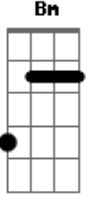

Shiloh Dynasty - Lonely

tom:

D

Bm

Bm

Lonely

D

Waited by the phone

Acordes

© ukulele-chords.com

© ukulele-chords.com

To hear the voice I know
I fell in love, I'm sorry
I didn't know