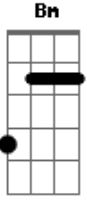

# Shiloh Dynasty - Lonely

tom:

D

Bm

Bm

Lonely

D

Waited by the phone

## Acordes

© ukulele-chords.com

© ukulele-chords.com

To hear the voice I know  
I fell in love, I'm sorry  
I didn't know