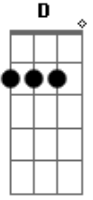

# Shiloh Dynasty - Lonely

tom:

D

Bm

Bm

Lonely

D

Waited by the phone

## Acordes

© ukulele-chords.com

© ukulele-chords.com

To hear the voice I know  
I fell in love, I'm sorry  
I didn't know