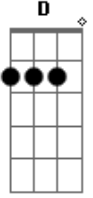

Shiloh Dynasty - Lonely

tom:

D

Bm

Bm

Lonely

D

Waited by the phone

Acordes

© ukulele-chords.com

© ukulele-chords.com

To hear the voice I know
I fell in love, I'm sorry
I didn't know