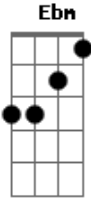

Shiloh Dynasty - Again

tom:

Ebm (forma dos acordes no tom de **Cm**)

Capostrate na 3ª casa

Cm Cm
Baby, oh

Gm G7
If I had the money, love

Cm Cm
Would that make you love me? No

Gm G7
Would that make you love me? Oh, oh, oh

Cm Cm
Baby, oh

Acordes

© ukulele-chords.com

© ukulele-chords.com

© ukulele-chords.com

© ukulele-chords.com

Gm G7
If I had the money, love
Cm Cm
Would that make you love me? No
Gm G7
Would that make you love me? Oh, oh, oh