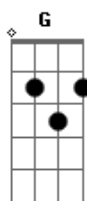

© ukulele-chords.com