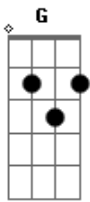

© ukulele-chords.com