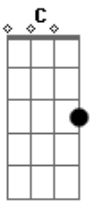

Sheryl Crow - The First Cut Is the Deepest

Tom: C

Intro:

G C G F G
I would have given you all of my heart
C C G F G
But theres someone who has torn it apart
C G F G
and shes taken just all that I have
G C G F G
but if you want I'll try and love again
C G F G
babe I'll try to love again but I know

Coro:

C G F G
The first cut is the deepest cuzz baby I know
C G F G

The first cut is the deepest

C G F G
When it comes to being lucky she's cursed
C G F G
When it comes to loving me shes worse

Verse 2:

G C G F G
Yes I want you by my side
C G F G
just to help me dry the tears that I cry
C G F G
and I'm sure going to give you a try
G C G F G
cuzz if you want I'll try to love again
C G F G
baby I'll try to love again but I know

Acordes

© ukulele-chords.com