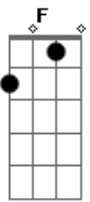

© ukulele-chords.com