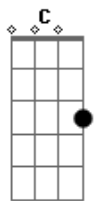

© ukulele-chords.com