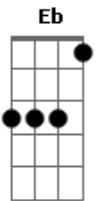

© ukulele-chords.com