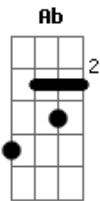

© ukulele-chords.com