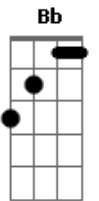

© ukulele-chords.com