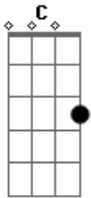

Sheryl Crow - Sweet Rosalyn

Tom: C
Intro: G7

Verse 1:
G7
Slappin' leather was devised
During a wild streak in her life
She had a cheap apartment up on royal street
She brought home just enough to keep her on her feet
E C G
She don't believe in anything
E
But if you ask her she'll say
F
There's plenty of things to believe in
Chorus:
G C
Sweet Rosalyn sometimes you gotta give in
G C
Sweet Rosalyn sometimes you gotta give in
G

Sometimes you gotta be loved
Verse 2:
G7
She got a number off the bathroom wall
She was lookin for a good time so she made the call
G7 C
Got a strangely calm voice on the other line
C
Sneaky little priest tryin' to reach out to the swine
E C G
He said "Hello my name is Father Tim
E F
Seems to me your zeal for this life is wearin a little thin"
Repeat Chorus
Solo: G
E C G
Well maybe we all could use a little grace
E F
To know when to run or when to stay in one place
Repeat Chorus
Outro: E7 - A7
(Hammer on and off between E & E7 and A & A7 to end)

Acordes

© ukulele-chords.com