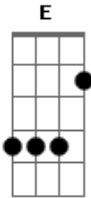

© ukulele-chords.com