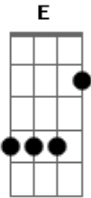

© ukulele-chords.com