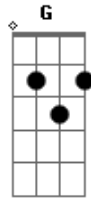

© ukulele-chords.com