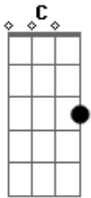

Sheryl Crow - Sweet Rosalyn

Tom: **C**
Intro: **G7**

Verse 1:
G7
Slappin' leather was devised
During a wild streak in her life
She had a cheap apartment up on royal street
She brought home just enough to keep her on her feet
She don't believe in anything
But if you ask her she'll say
There's plenty of things to believe in
Chorus:
G
Sweet Rosalyn sometimes you gotta give in
G
Sweet Rosalyn sometimes you gotta give in
G

Sometimes you gotta be loved
Verse 2:
G7
She got a number off the bathroom wall
She was lookin for a good time so she made the call
Got a strangely calm voice on the other line
Sneaky little priest tryin' to reach out to the swine
He said "Hello my name is Father Tim
Seems to me your zeal for this life is wearin a little thin"
Repeat Chorus
Solo: **G**
E **C** **G**
Well maybe we all could use a little grace
E **F**
To know when to run or when to stay in one place
Repeat Chorus
Outro: **E7** - **A7**
(Hammer on and off between **E** & **E7** and **A** & **A7** to end)

Acordes

© ukulele-chords.com