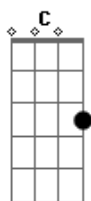

© ukulele-chords.com