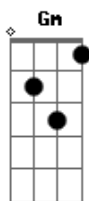

Sheryl Crow - Perfect Lie

Tom: F
 Intro: F Cm Gm Bbm Bbm7

F Cm
 Burn like a cigarette

Gm
 All inside my head

Bbm Bbm7
 Reminding me not to forget

F Cm
 Words, words I'd never say

Gm
 Things along the way

Bbm Bbm7
 Their telling me that I'm the best

C F
 'Cause your face it doesn't look like it did

Bb Cm Ab
 You give a way every thing now that you've hid

F Cm
 You, you want to be only

Gm
 To never get lonely

Bbm Bbm7
 So you opened up your arms and took me in

Intro: chords twice

C C F
 Look at your face it doesn't look like it did

C C
 You hide your love

Ab Bb Ab
 But your not willing now to give, willing now to give

F Cm
 You, you want to be only

Gm
 To never get lonely

Bbm Bbm7 F
 So you opened up your arms and took me in

Cm
 And this our last goodbye

Gm
 And this is a perfect lie

Bbm Bbm7 F
 Told by someone that I used to know back then

Acordes

© ukulele-chords.com

© ukulele-chords.com