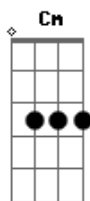

Sheryl Crow - Perfect Lie

Tom: F
Intro: F Cm Gm Bbm Bbm7

F Cm
Burn like a cigarette

Gm
All inside my head

Bbm Bbm7
Reminding me not to forget

F Cm
Words, words I'd never say

Gm
Things along the way

Bbm Bbm7
Their telling me that I'm the best

C F
'Cause your face it doesn't look like it did

Bb Cm Ab
You give a way every thing now that you've hid

F Cm
You, you want to be only

Gm
To never get lonely

Bbm Bbm7
So you opened up your arms and took me in

Intro: chords twice

C C F
Look at your face it doesn't look like it did

C C
You hide your love

Ab Bb Ab
But your not willing now to give, willing now to give

F Cm
You, you want to be only

Gm
To never get lonely

Bbm Bbm7
So you opened up your arms and took me in

Cm
And this our last goodbye

Gm
And this is a perfect lie

Bbm Bbm7
Told by someone that I used to know back then

Acordes

© ukulele-chords.com

© ukulele-chords.com