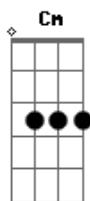

Sheryl Crow - Perfect Lie

Tom: F
Intro: F Cm Gm Bbm Bbm7

F Cm
Burn like a cigarette

Gm
All inside my head

Bbm Bbm7
Reminding me not to forget

F Cm
Words, words I'd never say

Gm
Things along the way

Bbm Bbm7
Their telling me that I'm the best

C F
'Cause your face it doesn't look like it did

Bb Cm Ab
You give a way every thing now that you've hid

F Cm
You, you want to be only

Gm
To never get lonely

Bbm Bbm7
So you opened up your arms and took me in

Intro: chords twice

C C F
Look at your face it doesn't look like it did

C C
You hide your love

Ab Bb Ab
But your not willing now to give, willing now to give

F Cm
You, you want to be only

Gm
To never get lonely

Bbm Bbm7 F
So you opened up your arms and took me in

Cm
And this our last goodbye

Gm
And this is a perfect lie

Bbm Bbm7 F
Told by someone that I used to know back then

Acordes

© ukulele-chords.com

© ukulele-chords.com