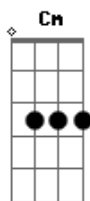

Sheryl Crow - Perfect Lie

Tom: F
 Intro: F Cm Gm Bbm Bbm7

F Cm
 Burn like a cigarette

Gm
 All inside my head

Bbm Bbm7
 Reminding me not to forget

F Cm
 Words, words I'd never say

Gm
 Things along the way

Bbm Bbm7
 Their telling me that I'm the best

C F
 'Cause your face it doesn't look like it did

Bb Cm Ab
 You give a way every thing now that you've hid

F Cm
 You, you want to be only

Gm
 To never get lonely

Bbm Bbm7
 So you opened up your arms and took me in

Intro: chords twice

C C F
 Look at your face it doesn't look like it did

C C
 You hide your love

Ab Bb Ab
 But your not willing now to give, willing now to give

F Cm
 You, you want to be only

Gm
 To never get lonely

Bbm Bbm7 F
 So you opened up your arms and took me in

Cm
 And this our last goodbye

Gm
 And this is a perfect lie

Bbm Bbm7 F
 Told by someone that I used to know back then

Acordes

© ukulele-chords.com

© ukulele-chords.com