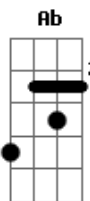

© ukulele-chords.com