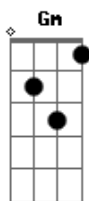

Sheryl Crow - Perfect Lie

Tom: F
Intro: F Cm Gm Bbm Bbm7

F Cm
Burn like a cigarette

Gm
All inside my head

Bbm Bbm7
Reminding me not to forget

F Cm
Words, words I'd never say

Gm
Things along the way

Bbm Bbm7
Their telling me that I'm the best

C F
'Cause your face it doesn't look like it did

Bb Cm Ab
You give a way every thing now that you've hid

F Cm
You, you want to be only

Gm
To never get lonely

Bbm Bbm7
So you opened up your arms and took me in

Intro: chords twice

C C F
Look at your face it doesn't look like it did

C C
You hide your love

Ab Bb Ab
But your not willing now to give, willing now to give

F Cm
You, you want to be only

Gm
To never get lonely

Bbm Bbm7
So you opened up your arms and took me in

Cm
And this our last goodbye

Gm
And this is a perfect lie

Bbm Bbm7
Told by someone that I used to know back then

Acordes

© ukulele-chords.com

© ukulele-chords.com