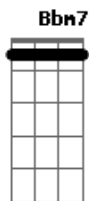

© ukulele-chords.com