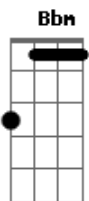

© ukulele-chords.com