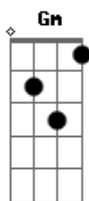

Sheryl Crow - Perfect Lie

Tom: F
Intro: F Cm Gm Bbm Bbm7

F Cm
Burn like a cigarette

Gm
All inside my head

Bbm Bbm7
Reminding me not to forget

F Cm
Words, words I'd never say

Gm
Things along the way

Bbm Bbm7
Their telling me that I'm the best

C F
'Cause your face it doesn't look like it did

Bb Cm Ab
You give a way every thing now that you've hid

F Cm
You, you want to be only

Gm
To never get lonely

Bbm Bbm7
So you opened up your arms and took me in

Intro: chords twice

C C F
Look at your face it doesn't look like it did

C C
You hide your love

Ab Bb Ab
But your not willing now to give, willing now to give

F Cm
You, you want to be only

Gm
To never get lonely

Bbm Bbm7 F
So you opened up your arms and took me in

Cm
And this our last goodbye

Gm
And this is a perfect lie

Bbm Bbm7 F
Told by someone that I used to know back then

Acordes

© ukulele-chords.com

© ukulele-chords.com