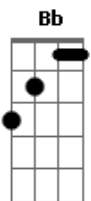

© ukulele-chords.com