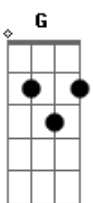

© ukulele-chords.com