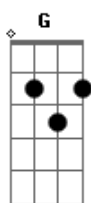

© ukulele-chords.com