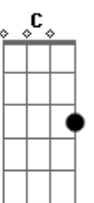

© ukulele-chords.com