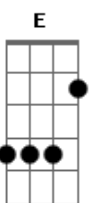

© ukulele-chords.com