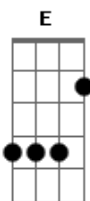

Sheryl Crow - In Need

Tom: D
Intro: Bm A G E

(Bm) A
Every night I dream you're next to me

G
Tenderly

E Bm
You say my name

A
You stay close enough to keep me here

G
Then disappear

E A
When we're face to face

G A Bm
And you're not the only one in need

A
You know everybody's watching me

G
And what they see

E Bm
Is me watching you

A
In the middle, time is creeping by

G
And I wonder why

E
You're so removed

E F
And if you carry me tonight

E F
And if you carry me tonight

G A
I would be strong enough to fight

E F
And when you're weak and can't go on

G A
I'd be the bed you lay upon

E
And blue is blue

F
And so am I

G D F
'Cause I want to be with you tonight

G A Bm
And you're not the only one in need

Acordes

© ukulele-chords.com

© ukulele-chords.com

© ukulele-chords.com

© ukulele-chords.com

© ukulele-chords.com

© ukulele-chords.com