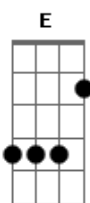

© ukulele-chords.com