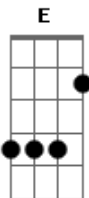

© ukulele-chords.com