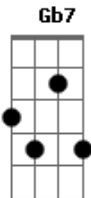

© ukulele-chords.com