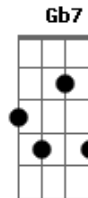

© ukulele-chords.com