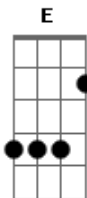

© ukulele-chords.com