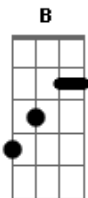

© ukulele-chords.com