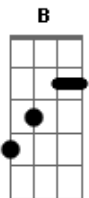

© ukulele-chords.com