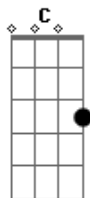

© ukulele-chords.com