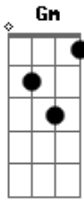

Sheryl Crow - Blue Christmas

Tom: F

I'll have a blue Christmas without you; [F C]
I'll be so blue thinking about you. [Gm C7 F]
Decorations of red [Cm D7 Cm]
on a green Christmas tree [D7 Gm D7 Gm]

Won't mean a thing if [G]
you're not here with me [C7 Bb B C]
I'll have a blue Christmas, that's certain; [F C]
And when that blue heart-ache starts hurtin', [Gm C7 F]
You'll be doin' all right [Cm D7 Cm]
with your Christmas of white, [D7 Gm D7 Abdim]
But I'll have a blue, blue Christmas. [C7 F, Fdim F]

Acordes

© ukulele-chords.com

© ukulele-chords.com

© ukulele-chords.com

© ukulele-chords.com

© ukulele-chords.com

© ukulele-chords.com

© ukulele-chords.com

© ukulele-chords.com

© ukulele-chords.com