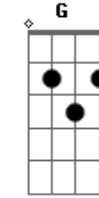

© ukulele-chords.com