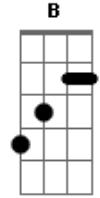

© ukulele-chords.com