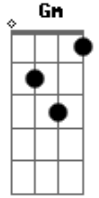

© ukulele-chords.com