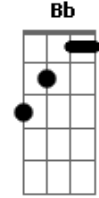

© ukulele-chords.com