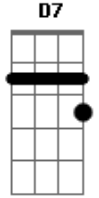

© ukulele-chords.com