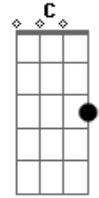

© ukulele-chords.com