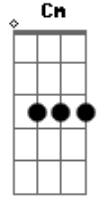

© ukulele-chords.com