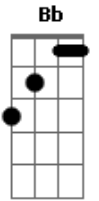

© ukulele-chords.com