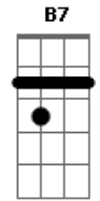

© ukulele-chords.com