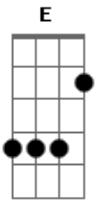

© ukulele-chords.com