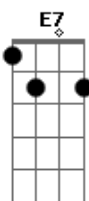

© ukulele-chords.com