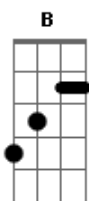

Sheryl Crow - A change

Tom: Bb

(com acordes na forma de Capotraste na 1ª casa A)

Main Riff capo 1st fret

Verse 1

E7 B
Ten years living in a paper bag
E7 B
He's feedback baby, he's a flipped out cat
E7 B
He's platinum canary drinkin' Falstaff beer
E7 B
Mercedes rule and a rented Lear

A
Botinsincere

E7
Prophet lo-fi pioneer

D
Sell the house and go to school

A
Get a young girlfriend daddy's jewel

Chorus

E7 B
A change would do you good
E7 B
I think a change would do you good

Verse 2

E7 B
God's little gift is on the rag
E7 B
Poster girl in a fashion mag
E7 B
Canine feline Jekyll and Hyde
E7 B
Wear your fake fur on the inside
A B

Queen of South Beach aging blues

E7
Dinner's at six wear your cement shoes
D
I thought you were singing your heart out to me
A A
Your lips were syncing and now I see
(Chorus)

Solo
This is supposed to be much more stretched out, I jammed it together to save space.
Listen to the song to get the timing right, it isn't that hard.
/=slide up or down
v=vibrato

Verse 3

E7 B
Chasing dragon with plastic swords
E7 B
Jack off jimmy everybody wants more
E7 B
Scully and Angel on the kitchen floor
E7 B
And I'm calling buddy on the Ouija board
A B
I've been thinking about catching a train
E7
Leave my phone machine by the radar range
D
Hello it's me I'm not at home
A A
If you'd like to reach me leave me alone
Chorus

Acordes

© ukulele-chords.com

© ukulele-chords.com

© ukulele-chords.com

© ukulele-chords.com

© ukulele-chords.com