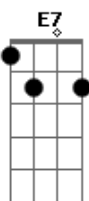

© ukulele-chords.com