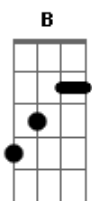

© ukulele-chords.com