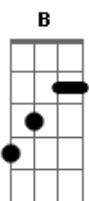

© ukulele-chords.com