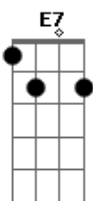

© ukulele-chords.com