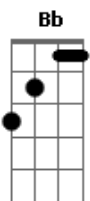

© ukulele-chords.com

© ukulele-chords.com