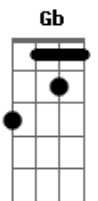

Sheriff - When I'm With You

tom:

Intro: A D E A
A D E D

A D
I never needed love
E A
Like I need you
A D
And I never lived for nobody
E D
But I live for you
E A
Ooh babe
E Gbm E D
Lost in love is what I feel
E
When I'm with you

A D
Maybe it's the way you touch me
E A
With the warmth of the sun
A D
Maybe it's the way you smile
E D
I come all undone
E A
Ooh babe
E Gbm E D
Lost in love is what I feel
E
When I'm with you

A D E D A D E D
Baby ... ooh I get chills when I'm with you oh
A D E D A

Acordes

© ukulele-chords.com

© ukulele-chords.com

© ukulele-chords.com

© ukulele-chords.com

© ukulele-chords.com

© ukulele-chords.com

Oh baby ... my world stands still when I'm with you
D
When I'm with you

A D
I never cared for nobody
E A
Like I care for you
A D
And I never wanted to share the things
E D
I want to share to with you
E A
Ooh babe
E Gbm E D
Lost in love is what I feel
E
When I'm with you

A D E D A D E D
Baby ... ooh I get chills when I'm with you oh
A D E D A D E
Oh baby ... my world stands still when I'm with you oh oh
Gb
Oh oh