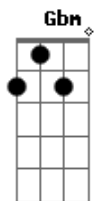

Sheriff - When I'm With You

tom:

Intro: A D E A
A D E D

A D
I never needed love
E A
Like I need you
A D
And I never lived for nobody
E D
But I live for you
E A
Ooh babe
E Gbm E D
Lost in love is what I feel
E
When I'm with you

Acordes

© ukulele-chords.com

© ukulele-chords.com

© ukulele-chords.com

© ukulele-chords.com

© ukulele-chords.com

© ukulele-chords.com

Oh baby ... my world stands still when I'm with you
D
When I'm with you