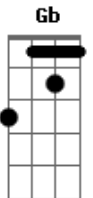

Sheriff - When I'm With You

tom:

Intro: A D E A
A D E D

A D
I never needed love
E A
Like I need you
A D
And I never lived for nobody
E D
But I live for you
E A
Ooh babe
E Gbm E D
Lost in love is what I feel
E
When I'm with you

A D
Maybe it's the way you touch me
E A
With the warmth of the sun
A D
Maybe it's the way you smile
E D
I come all undone
E A
Ooh babe
E Gbm E D
Lost in love is what I feel
E
When I'm with you

A D E D A D E D
Baby ... ooh I get chills when I'm with you oh
A D E D A

Acordes

© ukulele-chords.com

© ukulele-chords.com

© ukulele-chords.com

© ukulele-chords.com

© ukulele-chords.com

© ukulele-chords.com

Oh baby ... my world stands still when I'm with you
D
When I'm with you