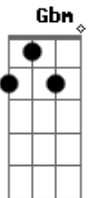

Sheriff - When I'm With You

tom:

Intro: A D E A
A D E D

A D
I never needed love
E A
Like I need you
A D
And I never lived for nobody
E D
But I live for you
E A
Ooh babe
E Gbm E D
Lost in love is what I feel
E
When I'm with you

Acordes

© ukulele-chords.com

© ukulele-chords.com

© ukulele-chords.com

© ukulele-chords.com

© ukulele-chords.com

© ukulele-chords.com

Oh baby ... my world stands still when I'm with you
D
When I'm with you