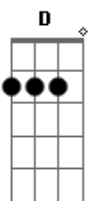

© ukulele-chords.com