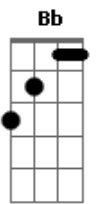

© ukulele-chords.com