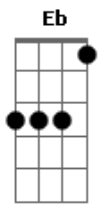

© ukulele-chords.com