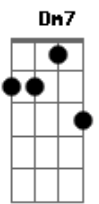

© ukulele-chords.com