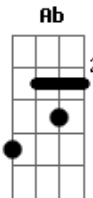

© ukulele-chords.com