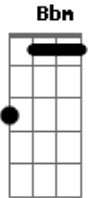

© ukulele-chords.com