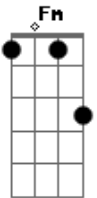

© ukulele-chords.com