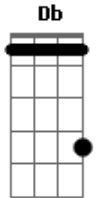

© ukulele-chords.com