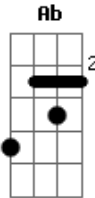

© ukulele-chords.com