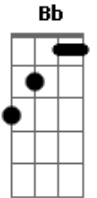

© ukulele-chords.com