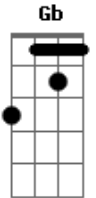

© ukulele-chords.com