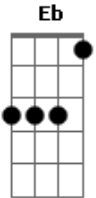

© ukulele-chords.com