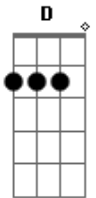

Shelby Lynn Merry - When The Night Is Long (From Final Space)

Tom: D

(Bb)

(forma dos acordes no tom de Eb)

Afinação: Eb Ab Db Gb Bb Eb

Intro: Fm

Fm Eb Bb
If only I could fix the sky to meet me
Fm Eb Bb
If only I could fix my heart to meet at dawn
Fm Eb Bb
It's got a way of knowing when to hurt me
Bbm Ab Eb
Oh, it's when the night is long

(Fm)

Fm Eb Bb
Backwoods lullabies feel like a ghostly touch
Fm Eb Bb
Roots spread all the way back to godless times
Fm Eb Bb
It's got a way of knowing when to haunt me
Bbm Ab Eb
Oh, it's when the night is long

Bbm Bb
And there's a young one sitting at the top of the world
Bbm Bb
Counting down a clock that nobody sees
Bbm Bb
And it's got a way of knowing when to taunt me
It's singing

Fm Eb Bb
Oh-oh oh-oh-oh
Fm Eb Bb
Oh-oh oh-oh-oh

Fm Eb Bb
Earthquakes break and shatter the perfect design
Fm Eb Bb
Ripped realities of broken minds
Fm Eb Bb
Towers rise to meet, and yet it's laughing
Bbm Ab Eb
Humming, "Oh, it won't be long"
Bbm Ab Eb
Humming, "Oh, it won't be long"

Bbm Bb
And there's a young one sitting at the top of the world
Bbm Bb
Counting down a clock that nobody sees
Bbm Bb
And it's got a way of knowing when to taunt me
Bbm Bb
And it's got a way of knowing when to taunt me
And it's singing

Fm Eb Bb
Oh-oh oh-oh-oh-oh
Fm Eb Bb
Oh-oh oh-oh-oh-oh
Fm Eb Bb
Oh-oh oh-oh-oh-oh
Fm Eb Bb
Oh-oh Oh-oh Oh
Fm Eb Bb
Oh-oh oh-oh-oh
Fm Eb Bb
Oh-oh oh-oh-oh
Fm
Oh-oh oh-oh-oh

Acordes

© ukulele-chords.com