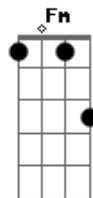

© ukulele-chords.com