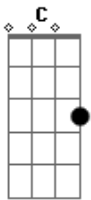

She & Him - You Really Gotta Hold On Me

Tom: C

(intro) C Am

C
I don't like you, but I love you
Am
Seems that I'm always thinkin' of you
C Am
Oh, you treat me badly
G
I love you madly
C
You really gotta hold on me
(You really gotta hold on me)
Am
You really gotta hold on me
(You really gotta hold on me)

C
I don't want you, but I need you
Am
Don't wanna kiss you, but I need to
C Am
Oh, you do me wrong now
G
My love is strong now
C
You really gotta hold on me
(You really gotta hold on me)
Am
You really gotta hold on me
(You really gotta hold on me)

C Am
I love you and all I want you to do is just

G
hold me
hold me
F
hold me
G
hold me...
C
I wanna leave you, don't wanna stay here
Am
I don't wanna spend another day here
C Am
Oh, you do me wrong now
G
My love is strong now
C
You really gotta hold on me
(You really gotta hold on me)
Am
I said you really gotta hold on me
(You really gotta hold)
C Am
I love you and all I want you to do is just
G
hold me
hold me
F
hold me
G C
hold me...
Am C
Hold me...

Acordes

© ukulele-chords.com