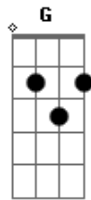

© ukulele-chords.com