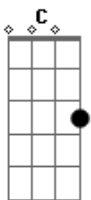

She & Him - You Really Gotta Hold On Me

Tom: C

(intro) C Am

C
I don't like you, but I love you
Am
Seems that I'm always thinkin' of you
C Am
Oh, you treat me badly
G
I love you madly
C
You really gotta hold on me
(You really gotta hold on me)
Am
You really gotta hold on me
(You really gotta hold on me)

C
I don't want you, but I need you
Am
Don't wanna kiss you, but I need to
C Am
Oh, you do me wrong now
G
My love is strong now
C
You really gotta hold on me
(You really gotta hold on me)
Am
You really gotta hold on me
(You really gotta hold on me)

C Am
I love you and all I want you to do is just

G
hold me
hold me
F
hold me
G
hold me...
C
I wanna leave you, don't wanna stay here
Am
I don't wanna spend another day here
C Am
Oh, you do me wrong now
G
My love is strong now
C
You really gotta hold on me
(You really gotta hold on me)
Am
I said you really gotta hold on me
(You really gotta hold)
C Am
I love you and all I want you to do is just
G
hold me
hold me
F
hold me
G C
hold me...
Am C
Hold me...

Acordes

© ukulele-chords.com