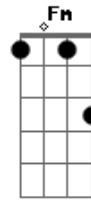

© ukulele-chords.com