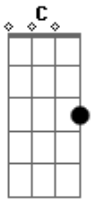

She & Him - Sweet Darling

Tom: C

(intro) C G Am G F Fm Dm G

C G Am
When I was a little bit younger
G F Fm C
The strain I was under could make me cry
C G Am
Now I'm a little bit older,
G F
A little bit bolder
Fm G
Never so shy

C D7
Sweet darlin', come hold me,
F Fm
Just a little bit longer now
C D7
Sweet darlin', come hold me,
F Fm
Just a little bit longer now

C G Am
When things were a little bit clearer
G F
When you got nearer
Fm C
I shied from your touch

C G Am
Now that I know what I want, see,
G F
I think that it haunts me,
Fm G
I want you too much

C D7
Sweet darlin', come hold me,
F Fm
Just a little bit longer now
C D7
Sweet darlin', come hold me,
F Fm
Just a little bit longer now

(C G Am G F Fm Dm G)

(somente o baixo e vocal)
Sweet darlin', come hold me,
Just a little bit longer now
Sweet darlin', come hold me,
Just a little bit longer now

(com a banda)
Sweet darlin', come hold me,
Just a little bit longer now
Sweet darlin', come hold me,
Just a little bit longer now

Acordes

© ukulele-chords.com