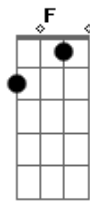

© ukulele-chords.com