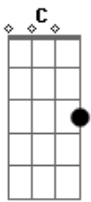

She & Him - Sweet Darling

Tom: C

(intro) C G Am G F Fm Dm G

C G Am
When I was a little bit younger
G F Fm C
The strain I was under could make me cry
C G Am
Now I'm a little bit older,
G F
A little bit bolder
Fm G
Never so shy

C D7
Sweet darlin', come hold me,
F Fm
Just a little bit longer now
C D7
Sweet darlin', come hold me,
F Fm
Just a little bit longer now

C G Am
When things were a little bit clearer
G F
When you got nearer
Fm C
I shied from your touch

C G Am
Now that I know what I want, see,
G F
I think that it haunts me,
Fm G
I want you too much

C D7
Sweet darlin', come hold me,
F Fm
Just a little bit longer now
C D7
Sweet darlin', come hold me,
F Fm
Just a little bit longer now

(C G Am G F Fm Dm G)

(somente o baixo e vocal)
Sweet darlin', come hold me,
Just a little bit longer now
Sweet darlin', come hold me,
Just a little bit longer now

(com a banda)
Sweet darlin', come hold me,
Just a little bit longer now
Sweet darlin', come hold me,
Just a little bit longer now

Acordes

© ukulele-chords.com