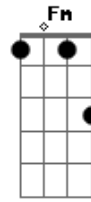

© ukulele-chords.com