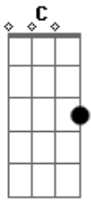

She & Him - Sweet Darling

Tom: C

(intro) C G Am G F Fm Dm G

C G Am
When I was a little bit younger
G F Fm C
The strain I was under could make me cry
C G Am
Now I'm a little bit older,
G F
A little bit bolder
Fm G
Never so shy

C D7
Sweet darlin', come hold me,
F Fm
Just a little bit longer now
C D7
Sweet darlin', come hold me,
F Fm
Just a little bit longer now

C G Am
When things were a little bit clearer
G F
When you got nearer
Fm C
I shied from your touch

C G Am
Now that I know what I want, see,
G F
I think that it haunts me,
Fm G
I want you too much

C D7
Sweet darlin', come hold me,
F Fm
Just a little bit longer now
C D7
Sweet darlin', come hold me,
F Fm
Just a little bit longer now

(C G Am G F Fm Dm G)

(somente o baixo e vocal)
Sweet darlin', come hold me,
Just a little bit longer now
Sweet darlin', come hold me,
Just a little bit longer now

(com a banda)
Sweet darlin', come hold me,
Just a little bit longer now
Sweet darlin', come hold me,
Just a little bit longer now

Acordes

© ukulele-chords.com