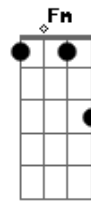

© ukulele-chords.com