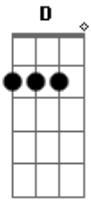

© ukulele-chords.com