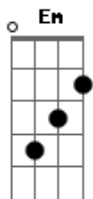

© ukulele-chords.com