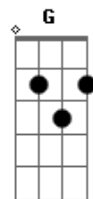

© ukulele-chords.com