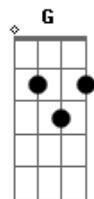

© ukulele-chords.com