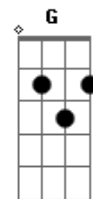

© ukulele-chords.com