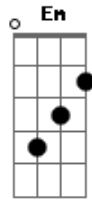

© ukulele-chords.com