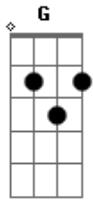

She & Him - In The Sun

Tom: G

(intro) G Cm C Cm

It's hard to be ignored
When I look at you, you look so bored
My baby, my darling, I've been
taking a beating

(refrão)

Well alright It's okay
We all get the slip sometimes every day
I'll just keep it to myself in the sun
In the sun

(G Cm C Cm)

It's hard to take the blame
When I look at you, you're so ashamed
My baby, my darling, I've been
thinking of leaving

(refrão)

Well alright It's okay
We all get the slip sometimes every day
I'll just keep it to myself in the sun
In the sun

(G Cm C Cm)

Acordes

© ukulele-chords.com