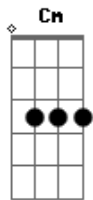

© ukulele-chords.com