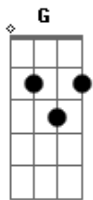

She & Him - In The Sun

Tom: G

(intro) G Cm C Cm

It's hard to be ignored
When I look at you, you look so bored
My baby, my darling, I've been
taking a beating

(refrão)

Well alright It's okay
We all get the slip sometimes every day
I'll just keep it to myself in the sun
In the sun

(G Cm C Cm)

It's hard to take the blame
When I look at you, you're so ashamed
My baby, my darling, I've been
thinking of leaving

(refrão)

Well alright It's okay
We all get the slip sometimes every day
I'll just keep it to myself in the sun
In the sun

(G Cm C Cm)

Acordes

© ukulele-chords.com