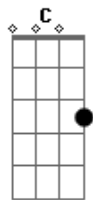

© ukulele-chords.com