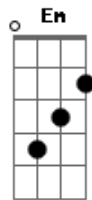

© ukulele-chords.com