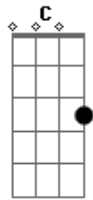

She & Him - In The Sun

Tom: G

(intro) G Cm C Cm

It's hard to be ignored
 When I look at you, you look so bored
 My baby, my darling, I've been
 taking a beating

(refrão)

Well alright It's okay
 We all get the slip sometimes every day
 I'll just keep it to myself in the sun
 In the sun

(G Cm C Cm)

It's hard to take the blame
 When I look at you, you're so ashamed
 My baby, my darling, I've been
 thinking of leaving

(refrão)

Well alright It's okay
 We all get the slip sometimes every day
 I'll just keep it to myself in the sun
 In the sun

(G Cm C Cm)

Acordes

© ukulele-chords.com

© ukulele-chords.com

© ukulele-chords.com

© ukulele-chords.com

© ukulele-chords.com

© ukulele-chords.com