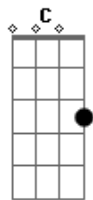

She & Him - In The Sun

Tom: G

(intro) G Cm C Cm

It's hard to be ignored
 When I look at you, you look so bored
 My baby, my darling, I've been
 taking a beating

(refrão)

Well alright It's okay
 We all get the slip sometimes every day
 I'll just keep it to myself in the sun
 In the sun

(G Cm C Cm)

It's hard to take the blame
 When I look at you, you're so ashamed
 My baby, my darling, I've been
 thinking of leaving

(refrão)

Well alright It's okay
 We all get the slip sometimes every day
 I'll just keep it to myself in the sun
 In the sun

(G Cm C Cm)

Acordes

© ukulele-chords.com

© ukulele-chords.com

© ukulele-chords.com

© ukulele-chords.com

© ukulele-chords.com

© ukulele-chords.com