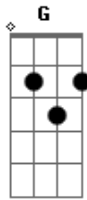

She & Him - In The Sun

Tom: G

(intro) G Cm C Cm

It's hard to be ignored
When I look at you, you look so bored
My baby, my darling, I've been
taking a beating

(refrão)

Well alright It's okay
We all get the slip sometimes every day
I'll just keep it to myself in the sun
In the sun

(G Cm C Cm)

It's hard to take the blame
When I look at you, you're so ashamed
My baby, my darling, I've been
thinking of leaving

(refrão)

Well alright It's okay
We all get the slip sometimes every day
I'll just keep it to myself in the sun
In the sun

(G Cm C Cm)

Acordes