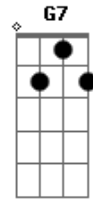

© ukulele-chords.com