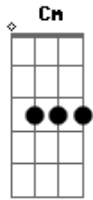

© ukulele-chords.com