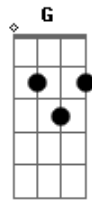

She & Him - I'm Gonna Make It Better

Tom: D

(intro) D Bm G A (x4) A7/b9

(verso 1)

Bm
Looking for a letter
Bm D
Trace it in the sand
A A A
Nothing was lost on the way
A A A A7/b9
I couldnt stay, holding your hand
Bm
Hours on the sidewalk
Bm D
Staring at the sun
A A A
Everyone is wasting away
A A A A7/b9
Wasting the day, jumping the gun

Bm
I know it all comes full circle
D A
Yes, it all comes crashing down on you

(D Bm G A) (2x) A7/b9

(verso 2)

Bm
Hide it in your heart
Bm D
Chase it 'til the morning
A A A
Sunlight is lost in your eyes
A A A A7/b9
You never tried facing the sting
Bm
Walking all in circles
Bm D
Take it all in stride
A A A

(Bm G A A7/b9)

(solo)

D Bm G A
Im gonna make it, make it better
D Bm G A D
Im gonna get the best and lock it up and swallow the key

(Bm G A)

D Bm G A
Im gonna make it, make it better
D Bm G A D
Im gonna get the best and lock it up and swallow the key

(Bm G A)

D Bm G A
Im gonna make it, make it better
D Bm G A D
Im gonna get the best and lock it up and swallow the key

(Bm G A)

(D Bm G A)

Acordes

© ukulele-chords.com

© ukulele-chords.com

© ukulele-chords.com