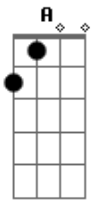

She & Him - I'm Gonna Make It Better

Tom: D

(intro) D Bm G A (x4) A7/b9

(verso 1)

Bm
Looking for a letter
Bm D
Trace it in the sand
A A A
Nothing was lost on the way
A A A A7/b9
I couldnt stay, holding your hand
Bm
Hours on the sidewalk
Bm D
Staring at the sun
A A A
Everyone is wasting away
A A A A7/b9
Wasting the day, jumping the gun

Bm
I know it all comes full circle
D A
Yes, it all comes crashing down on you
(D Bm G A) (2x) A7/b9

(verso 2)

Bm
Hide it in your heart
Bm D
Chase it 'til the morning
A A A
Sunlight is lost in your eyes
A A A A7/b9
You never tried facing the sting
Bm
Walking all in circles
Bm D
Take it all in stride
A A A

Faces are not what they seem
A A A A7/b9
I always dream, lost in the tide

Bm
I know it all comes full circle
D A
Yes, it all comes crashing down on you
(D Bm G A) (2x)

(refrão)

D Bm G A
Im gonna make it, make it better
D Bm G A D
Im gonna get the best and lock it up and swallow the key
(Bm G A A7/b9)

(solo)

D Bm G A
Im gonna make it, make it better
D Bm G A D
Im gonna get the best and lock it up and swallow the key
(Bm G A)

D Bm G A
Im gonna make it, make it better
D Bm G A D
Im gonna get the best and lock it up and swallow the key
(Bm G A)

D Bm G A
Im gonna make it, make it better
D Bm G A D
Im gonna get the best and lock it up and swallow the key
(Bm G A)
(D Bm G A)

Acordes

© ukulele-chords.com