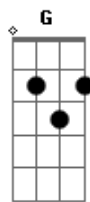

She & Him - I'm Gonna Make It Better

Tom: D

(intro) D Bm G A (x4) A7/b9

(verso 1)

Bm
Looking for a letter
Bm D
Trace it in the sand
A A A
Nothing was lost on the way
A A A A7/b9
I couldnt stay, holding your hand
Bm
Hours on the sidewalk
Bm D
Staring at the sun
A A A
Everyone is wasting away
A A A A7/b9
Wasting the day, jumping the gun

Bm
I know it all comes full circle
D A
Yes, it all comes crashing down on you

(D Bm G A) (2x) A7/b9

(verso 2)

Bm
Hide it in your heart
Bm D
Chase it 'til the morning
A A A
Sunlight is lost in your eyes
A A A A7/b9
You never tried facing the sting
Bm
Walking all in circles
Bm D
Take it all in stride
A A A

(Bm G A A7/b9)

(solo)

D Bm G A
Im gonna make it, make it better
D Bm G A D
Im gonna get the best and lock it up and swallow the key

(Bm G A)

D Bm G A
Im gonna make it, make it better
D Bm G A D
Im gonna get the best and lock it up and swallow the key

(Bm G A)

D Bm G A
Im gonna make it, make it better
D Bm G A D
Im gonna get the best and lock it up and swallow the key

(Bm G A)

(D Bm G A)

Acordes

© ukulele-chords.com

© ukulele-chords.com

© ukulele-chords.com