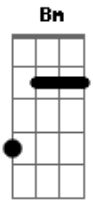

She & Him - I'm Gonna Make It Better

Tom: D

(intro) D Bm G A (x4) A7/b9

(verso 1)

Bm
Looking for a letter
Bm D
Trace it in the sand
A A A
Nothing was lost on the way
A A A A7/b9
I couldnt stay, holding your hand
Bm
Hours on the sidewalk
Bm D
Staring at the sun
A A A
Everyone is wasting away
A A A A7/b9
Wasting the day, jumping the gun

(solo)

D Bm G A
Im gonna make it, make it better
D Bm G A D
Im gonna get the best and lock it up and swallow the key
(Bm G A)

D Bm G A
Im gonna make it, make it better
D Bm G A D
Im gonna get the best and lock it up and swallow the key
(Bm G A)

D Bm G A
Im gonna make it, make it better
D Bm G A D
Im gonna get the best and lock it up and swallow the key
(Bm G A)
(D Bm G A)

Acordes

© ukulele-chords.com

© ukulele-chords.com

© ukulele-chords.com

© ukulele-chords.com