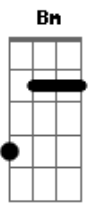

© ukulele-chords.com