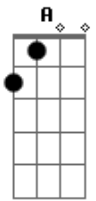

She & Him - I'm Gonna Make It Better

Tom: D

(intro) D Bm G A (x4) A7/b9

(verso 1)

Bm
Looking for a letter
Bm D
Trace it in the sand
A A A
Nothing was lost on the way
A A A A7/b9
I couldnt stay, holding your hand
Bm
Hours on the sidewalk
Bm D
Staring at the sun
A A A
Everyone is wasting away
A A A A7/b9
Wasting the day, jumping the gun

Faces are not what they seem
A A A A7/b9
I always dream, lost in the tide

Bm
I know it all comes full circle
D A
Yes, it all comes crashing down on you

(D Bm G A) (2x)

(refrão)

D Bm G A
Im gonna make it, make it better
D Bm G A D
Im gonna get the best and lock it up and swallow the key

(Bm G A A7/b9)

(solo)

D Bm G A
Im gonna make it, make it better
D Bm G A D
Im gonna get the best and lock it up and swallow the key

(Bm G A)

D Bm G A
Im gonna make it, make it better
D Bm G A D
Im gonna get the best and lock it up and swallow the key

(Bm G A)

D Bm G A
Im gonna make it, make it better
D Bm G A D
Im gonna get the best and lock it up and swallow the key

(Bm G A)

(D Bm G A)

Acordes

© ukulele-chords.com

© ukulele-chords.com

© ukulele-chords.com