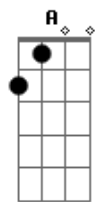

She & Him - I'm Gonna Make It Better

Tom: D

(intro) D Bm G A (x4) A7/b9

(verso 1)

Bm
Looking for a letter
Bm D
Trace it in the sand
A A A
Nothing was lost on the way
A A A A7/b9
I couldnt stay, holding your hand
Bm
Hours on the sidewalk
Bm D
Staring at the sun
A A A
Everyone is wasting away
A A A A7/b9
Wasting the day, jumping the gun

Bm
I know it all comes full circle
D A
Yes, it all comes crashing down on you

(D Bm G A) (2x) A7/b9

(verso 2)

Bm
Hide it in your heart
Bm D
Chase it 'til the morning
A A A
Sunlight is lost in your eyes
A A A A7/b9
You never tried facing the sting
Bm
Walking all in circles
Bm D
Take it all in stride
A A A

Faces are not what they seem
A A A A7/b9
I always dream, lost in the tide

Bm
I know it all comes full circle
D A
Yes, it all comes crashing down on you

(D Bm G A) (2x)

(refrão)

D Bm G A
Im gonna make it, make it better
D Bm G A D
Im gonna get the best and lock it up and swallow the key

(Bm G A A7/b9)

(solo)

D Bm G A
Im gonna make it, make it better
D Bm G A D
Im gonna get the best and lock it up and swallow the key

(Bm G A)

D Bm G A
Im gonna make it, make it better
D Bm G A D
Im gonna get the best and lock it up and swallow the key

(Bm G A)

D Bm G A
Im gonna make it, make it better
D Bm G A D
Im gonna get the best and lock it up and swallow the key

(Bm G A)

(D Bm G A)

Acordes