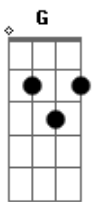

She & Him - I'm Gonna Make It Better

Tom: D

(intro) D Bm G A (x4) A7/b9

(verso 1)

Bm
Looking for a letter
Bm D
Trace it in the sand
A A A
Nothing was lost on the way
A A A A7/b9
I couldnt stay, holding your hand
Bm
Hours on the sidewalk
Bm D
Staring at the sun
A A A
Everyone is wasting away
A A A A7/b9
Wasting the day, jumping the gun

Bm
I know it all comes full circle
D A
Yes, it all comes crashing down on you

(D Bm G A) (2x) A7/b9

(verso 2)

Bm
Hide it in your heart
Bm D
Chase it 'til the morning
A A A
Sunlight is lost in your eyes
A A A A7/b9
You never tried facing the sting
Bm
Walking all in circles
Bm D
Take it all in stride
A A A

(Bm G A A7/b9)

(solo)

D Bm G A
Im gonna make it, make it better
D Bm G A D
Im gonna get the best and lock it up and swallow the key

(Bm G A)

D Bm G A
Im gonna make it, make it better
D Bm G A D
Im gonna get the best and lock it up and swallow the key

(Bm G A)

D Bm G A
Im gonna make it, make it better
D Bm G A D
Im gonna get the best and lock it up and swallow the key

(Bm G A)

(D Bm G A)

Acordes

© ukulele-chords.com

© ukulele-chords.com

© ukulele-chords.com