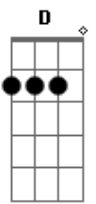

© ukulele-chords.com