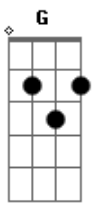

© ukulele-chords.com