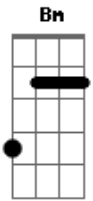

She & Him - I'm Gonna Make It Better

Tom: D

(intro) D Bm G A (x4) A7/b9

(verso 1)

Bm
Looking for a letter
Bm D
Trace it in the sand
A A A
Nothing was lost on the way
A A A A7/b9
I couldnt stay, holding your hand
Bm
Hours on the sidewalk
Bm D
Staring at the sun
A A A
Everyone is wasting away
A A A A7/b9
Wasting the day, jumping the gun

(Bm G A A7/b9)

(solo)

D Bm G A
Im gonna make it, make it better
D Bm G A D
Im gonna get the best and lock it up and swallow the key

(Bm G A)

D Bm G A
Im gonna make it, make it better
D Bm G A D
Im gonna get the best and lock it up and swallow the key

(Bm G A)

D Bm G A
Im gonna make it, make it better
D Bm G A D
Im gonna get the best and lock it up and swallow the key

(Bm G A)

(D Bm G A)

Acordes

© ukulele-chords.com

© ukulele-chords.com

© ukulele-chords.com