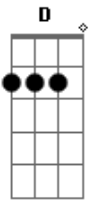

She & Him - I'm Gonna Make It Better

Tom: D

(intro) D Bm G A (x4) A7/b9

(verso 1)

Bm
Looking for a letter
Bm D
Trace it in the sand
A A A
Nothing was lost on the way
A A A A7/b9
I couldnt stay, holding your hand
Bm
Hours on the sidewalk
Bm D
Staring at the sun
A A A
Everyone is wasting away
A A A A7/b9
Wasting the day, jumping the gun

Faces are not what they seem
A A A A7/b9
I always dream, lost in the tide

Bm
I know it all comes full circle
D A
Yes, it all comes crashing down on you
(D Bm G A) (2x)

(refrão)

D Bm G A
Im gonna make it, make it better
D Bm G A D
Im gonna get the best and lock it up and swallow the key
(Bm G A A7/b9)

(solo)

D Bm G A
Im gonna make it, make it better
D Bm G A D
Im gonna get the best and lock it up and swallow the key
(Bm G A)

D Bm G A
Im gonna make it, make it better
D Bm G A D
Im gonna get the best and lock it up and swallow the key
(Bm G A)

D Bm G A
Im gonna make it, make it better
D Bm G A D
Im gonna get the best and lock it up and swallow the key
(Bm G A)
(D Bm G A)

Acordes

© ukulele-chords.com

© ukulele-chords.com

© ukulele-chords.com

© ukulele-chords.com