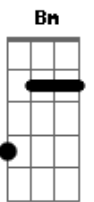

She & Him - I'm Gonna Make It Better

Tom: D

(intro) D Bm G A (x4) A7/b9

(verso 1)

Bm
Looking for a letter
Bm D
Trace it in the sand
A A A
Nothing was lost on the way
A A A A7/b9
I couldnt stay, holding your hand
Bm
Hours on the sidewalk
Bm D
Staring at the sun
A A A
Everyone is wasting away
A A A A7/b9
Wasting the day, jumping the gun

(Bm G A A7/b9)

(solo)

D Bm G A
Im gonna make it, make it better
D Bm G A D
Im gonna get the best and lock it up and swallow the key

(Bm G A)

D Bm G A
Im gonna make it, make it better
D Bm G A D
Im gonna get the best and lock it up and swallow the key

(Bm G A)

D Bm G A
Im gonna make it, make it better
D Bm G A D
Im gonna get the best and lock it up and swallow the key

(Bm G A)

(D Bm G A)

Acordes

© ukulele-chords.com

© ukulele-chords.com

© ukulele-chords.com