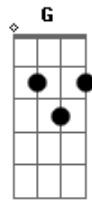

She & Him - I'm Gonna Make It Better

Tom: D

(intro) D Bm G A (x4) A7/b9

(verso 1)

Bm
Looking for a letter
Bm D
Trace it in the sand
A A A
Nothing was lost on the way
A A A A7/b9
I couldnt stay, holding your hand
Bm
Hours on the sidewalk
Bm D
Staring at the sun
A A A
Everyone is wasting away
A A A A7/b9
Wasting the day, jumping the gun

Bm
I know it all comes full circle
D A
Yes, it all comes crashing down on you
(D Bm G A) (2x) A7/b9

(verso 2)

Bm
Hide it in your heart
Bm D
Chase it 'til the morning
A A A
Sunlight is lost in your eyes
A A A A7/b9
You never tried facing the sting
Bm
Walking all in circles
Bm D
Take it all in stride
A A A

(solo)

D Bm G A
Im gonna make it, make it better
D Bm G A D
Im gonna get the best and lock it up and swallow the key
(Bm G A)

D Bm G A
Im gonna make it, make it better
D Bm G A D
Im gonna get the best and lock it up and swallow the key
(Bm G A)

D Bm G A
Im gonna make it, make it better
D Bm G A D
Im gonna get the best and lock it up and swallow the key
(Bm G A)
(D Bm G A)

Acordes

© ukulele-chords.com

© ukulele-chords.com

© ukulele-chords.com

© ukulele-chords.com