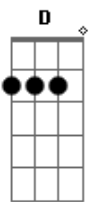

She & Him - I'm Gonna Make It Better

Tom: D

(intro) D Bm G A (x4) A7/b9

(verso 1)

Bm
Looking for a letter
Bm D
Trace it in the sand
A A A
Nothing was lost on the way
A A A A7/b9
I couldnt stay, holding your hand
Bm
Hours on the sidewalk
Bm D
Staring at the sun
A A A
Everyone is wasting away
A A A A7/b9
Wasting the day, jumping the gun

(Bm G A A7/b9)

(solo)

D Bm G A
Im gonna make it, make it better
D Bm G A D
Im gonna get the best and lock it up and swallow the key

(Bm G A)

D Bm G A
Im gonna make it, make it better
D Bm G A D
Im gonna get the best and lock it up and swallow the key

(Bm G A)

D Bm G A
Im gonna make it, make it better
D Bm G A D
Im gonna get the best and lock it up and swallow the key

(Bm G A)

(D Bm G A)

Acordes

© ukulele-chords.com

© ukulele-chords.com

© ukulele-chords.com