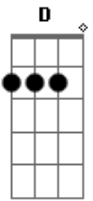

She & Him - I'm Gonna Make It Better

Tom: D

(intro) D Bm G A (x4) A7/b9

(verso 1)

Bm
Looking for a letter
Bm D
Trace it in the sand
A A A
Nothing was lost on the way
A A A A7/b9
I couldnt stay, holding your hand
Bm
Hours on the sidewalk
Bm D
Staring at the sun
A A A
Everyone is wasting away
A A A A7/b9
Wasting the day, jumping the gun

(Bm G A A7/b9)

(solo)

D Bm G A
Im gonna make it, make it better
D Bm G A D
Im gonna get the best and lock it up and swallow the key

(Bm G A)

D Bm G A
Im gonna make it, make it better
D Bm G A D
Im gonna get the best and lock it up and swallow the key

(Bm G A)

D Bm G A
Im gonna make it, make it better
D Bm G A D
Im gonna get the best and lock it up and swallow the key

(Bm G A)

(D Bm G A)

Acordes

© ukulele-chords.com

© ukulele-chords.com

© ukulele-chords.com