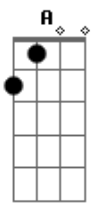

She & Him - I'm Gonna Make It Better

Tom: D

(intro) D Bm G A (x4) A7/b9

(verso 1)

Bm
Looking for a letter
Bm D
Trace it in the sand
A A A
Nothing was lost on the way
A A A A7/b9
I couldnt stay, holding your hand
Bm
Hours on the sidewalk
Bm D
Staring at the sun
A A A
Everyone is wasting away
A A A A7/b9
Wasting the day, jumping the gun

Bm
I know it all comes full circle
D A
Yes, it all comes crashing down on you

(D Bm G A) (2x) A7/b9

(verso 2)

Bm
Hide it in your heart
Bm D
Chase it 'til the morning
A A A
Sunlight is lost in your eyes
A A A A7/b9
You never tried facing the sting
Bm
Walking all in circles
Bm D
Take it all in stride
A A A

Faces are not what they seem
A A A A7/b9
I always dream, lost in the tide

Bm
I know it all comes full circle
D A
Yes, it all comes crashing down on you

(D Bm G A) (2x)

(refrão)

D Bm G A
Im gonna make it, make it better
D Bm G A D
Im gonna get the best and lock it up and swallow the key

(Bm G A A7/b9)

(solo)

D Bm G A
Im gonna make it, make it better
D Bm G A D
Im gonna get the best and lock it up and swallow the key

(Bm G A)

D Bm G A
Im gonna make it, make it better
D Bm G A D
Im gonna get the best and lock it up and swallow the key

(Bm G A)

D Bm G A
Im gonna make it, make it better
D Bm G A D
Im gonna get the best and lock it up and swallow the key

(Bm G A)

(D Bm G A)

Acordes

© ukulele-chords.com