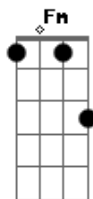

© ukulele-chords.com