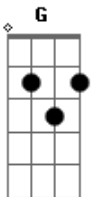

© ukulele-chords.com