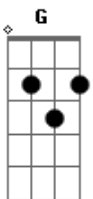

© ukulele-chords.com