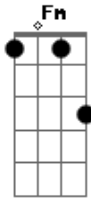

© ukulele-chords.com