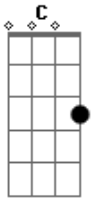

She & Him - I Was Made For You

Tom: C
Intro: C Am F G
C Am F G C

I was takin' a walk
C Am F G
When I saw you pass by
C Am F G
I thought I saw you lookin' my way
C Am F G
So I thought I'd give you a try
F Fm
When I saw you smile
C C7
I saw a dream come true
F Fm
So I asked you, maybe
G
Baby whatcha gonna do?
C Am F G
'Cause I have been waitin' for a long, long time
C Am F G
For a boy like you
C Am F G
I won't be waitin' any more cause I know

(C Am F G)

F Fm
Baby, baby
G
I was made for you

(Repete)

I was takin' a walk
When I saw you pass by
I thought I saw you lookin' my way
So I thought I'd give you a try
When I saw you smile
I saw a dream come true
So I asked you, maybe
Baby whatcha gonna do?

Cause I have been waitin' for a long, long time
For a boy like you
I won't be waitin' any more cause I know
baby, baby
I was made for you
I was made for you
I was made for you, yeah
I was made for you
I was made for you

Acordes

© ukulele-chords.com