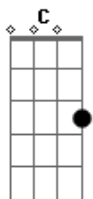

She & Him - I Was Made For You

Tom: C
Intro: C Am F G
C Am F G C

I was takin' a walk
C When I saw you pass by
C I thought I saw you lookin' my way
So I thought I'd give you a try
When I saw you smile
C I saw a dream come true
F So I asked you, maybe
G Baby whatcha gonna do?
C
G 'Cause I have been waitin' for a long, long time
C Am F G
C For a boy like you
C Am F G
I won't be waitin' any more cause I know

(C Am F G)

F Fm
Baby, baby
G
I was made for you

(Repete)

I was takin' a walk
When I saw you pass by
I thought I saw you lookin' my way
So I thought I'd give you a try
When I saw you smile
I saw a dream come true
So I asked you, maybe
Baby whatcha gonna do?

Cause I have been waitin' for a long, long time
For a boy like you
I won't be waitin' any more cause I know
baby, baby
I was made for you
I was made for you
I was made for you, yeah
I was made for you
I was made for you

Acordes

© ukulele-chords.com