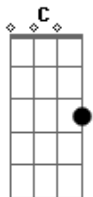

She & Him - I Was Made For You

Tom: C
Intro: C Am F G
C Am F G C

I was takin' a walk
C Am F G
When I saw you pass by
C Am F G
I thought I saw you lookin' my way
C Am F G
So I thought I'd give you a try
F Fm
When I saw you smile
C C7
I saw a dream come true
F Fm
So I asked you, maybe
G
Baby whatcha gonna do?
C Am F G
'Cause I have been waitin' for a long, long time
C Am F G
For a boy like you
C Am F G
I won't be waitin' any more cause I know

(C Am F G)

F Fm
Baby, baby
G
I was made for you

(Repete)

I was takin' a walk
When I saw you pass by
I thought I saw you lookin' my way
So I thought I'd give you a try
When I saw you smile
I saw a dream come true
So I asked you, maybe
Baby whatcha gonna do?

Cause I have been waitin' for a long, long time
For a boy like you
I won't be waitin' any more cause I know
baby, baby
I was made for you
I was made for you
I was made for you, yeah
I was made for you
I was made for you

Acordes

© ukulele-chords.com