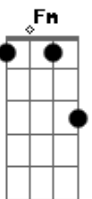

© ukulele-chords.com