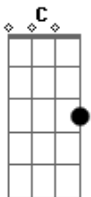

She & Him - I Was Made For You

Tom: C
Intro: C Am F G
C Am F G C

I was takin' a walk
C Am F G
When I saw you pass by
C Am F G
I thought I saw you lookin' my way
C Am F G
So I thought I'd give you a try
F Fm
When I saw you smile
C C7
I saw a dream come true
F Fm
So I asked you, maybe
G
Baby whatcha gonna do?
C Am F G
'Cause I have been waitin' for a long, long time
C Am F G
For a boy like you
C Am F G
I won't be waitin' any more cause I know

(C Am F G)

F Fm
Baby, baby
G
I was made for you

(Repete)

I was takin' a walk
When I saw you pass by
I thought I saw you lookin' my way
So I thought I'd give you a try
When I saw you smile
I saw a dream come true
So I asked you, maybe
Baby whatcha gonna do?

Cause I have been waitin' for a long, long time
For a boy like you
I won't be waitin' any more cause I know
baby, baby
I was made for you
I was made for you
I was made for you, yeah
I was made for you
I was made for you

Acordes

© ukulele-chords.com