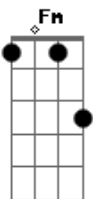

© ukulele-chords.com