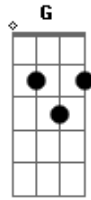

© ukulele-chords.com