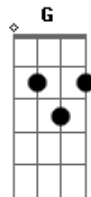

© ukulele-chords.com