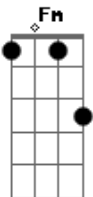

© ukulele-chords.com