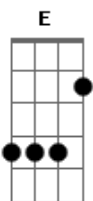

She & Him - I Knew It Would Happen This Way

Tom: A
Intro: E D E D E D Bm Db

Gbm F#mM Gbm Gbm6 D
Gbm Abm Db

Gbm F#mM
Hair got caught in the sunlight, darling

Gbm Gbm6
But I just wasted the day

D Gbm Abm Db
I knew it would happen this way

Gbm F#mM
Can't get up in the morning lately

Gbm Gbm6

And I'm just stuck in a dream
D Gbm Abm Db
I'm always in this ship in the stream

Gbm F#mM Gbm Gbm6 D Gbm Abm Db
I'm not wasting away and you don't want me anymore

Gbm F#mM
You're free to do what you want, I know

Gbm Gbm6
But I can't be on the clock

D Gbm
I won't be waiting on the dock

Gbm D

Gbm

Acordes

© ukulele-chords.com

© ukulele-chords.com