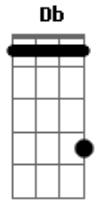

© ukulele-chords.com