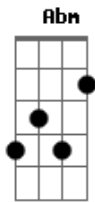

© ukulele-chords.com