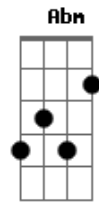

© ukulele-chords.com