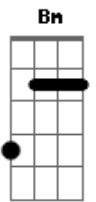

© ukulele-chords.com