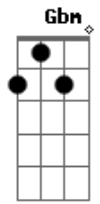

© ukulele-chords.com