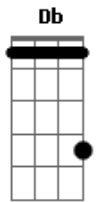

© ukulele-chords.com