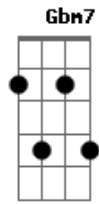

© ukulele-chords.com