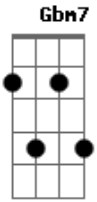

© ukulele-chords.com