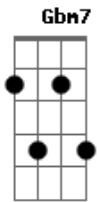

© ukulele-chords.com