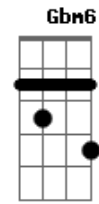

© ukulele-chords.com