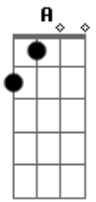

She & Him - I Knew It Would Happen This Way

Tom: A
Intro: E D E D E D Bm Db

Gbm F#m7M Gbm7 Gbm6 D
Gbm Abm Db

Gbm F#m7M
Hair got caught in the sunlight, darling

Gbm7 Gbm6
But I just wasted the day

D Gbm Abm Db
I knew it would happen this way

Gbm F#m7M
Can't get up in the morning lately
Gbm7 Gbm6

And I'm just stuck in a dream
D Gbm Abm Db
I'm always in this ship in the stream

Gbm F#m7M Gbm7 Gbm6 D Gbm Abm Db
I'm not wasting away and you don't want me anymore
Gbm F#m7M

You're free to do what you want, I know
Gbm7 Gbm6

But I can't be on the clock

D Gbm
I won't be waiting on the dock

Gbm7 D

Gbm

Acordes

© ukulele-chords.com