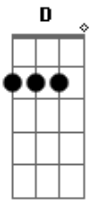

© ukulele-chords.com