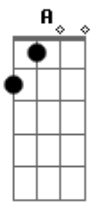

She & Him - I Knew It Would Happen This Way

Tom: A
Intro: E D E D E D Bm Db

Gbm F#m7M Gbm7 Gbm6 D
Gbm Abm Db

Gbm F#m7M
Hair got caught in the sunlight, darling

Gbm7 Gbm6
But I just wasted the day

D Gbm Abm Db
I knew it would happen this way

Gbm F#m7M
Can't get up in the morning lately
Gbm7 Gbm6

And I'm just stuck in a dream
D Gbm Abm Db
I'm always in this ship in the stream

Gbm F#m7M Gbm7 Gbm6 D Gbm Abm Db
I'm not wasting away and you don't want me anymore
Gbm F#m7M

You're free to do what you want, I know
Gbm7 Gbm6

But I can't be on the clock

D Gbm
I won't be waiting on the dock

Gbm7 D

Gbm

Acordes

© ukulele-chords.com

© ukulele-chords.com