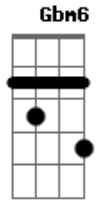

© ukulele-chords.com