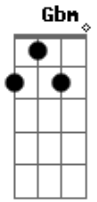

© ukulele-chords.com