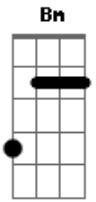

© ukulele-chords.com