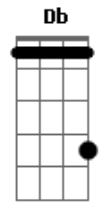

© ukulele-chords.com