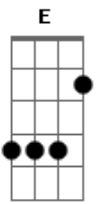

She & Him - I Knew It Would Happen This Way

Tom: A
Intro: E D E D E D Bm Db

Gbm F#m7M Gbm7 Gbm6 D
Gbm Abm Db

Gbm F#m7M
Hair got caught in the sunlight, darling

Gbm7 Gbm6
But I just wasted the day

D Gbm Abm Db
I knew it would happen this way

Gbm F#m7M
Can't get up in the morning lately
Gbm7 Gbm6

And I'm just stuck in a dream
D Gbm Abm Db
I'm always in this ship in the stream

Gbm F#m7M Gbm7 Gbm6 D Gbm Abm Db
I'm not wasting away and you don't want me anymore
Gbm F#m7M

You're free to do what you want, I know
Gbm7 Gbm6

But I can't be on the clock

D Gbm
I won't be waiting on the dock

Gbm7 D

Gbm

Acordes

© ukulele-chords.com

© ukulele-chords.com