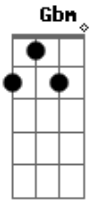

© ukulele-chords.com