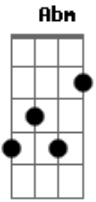

© ukulele-chords.com