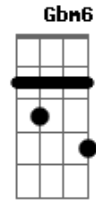

© ukulele-chords.com