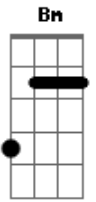

© ukulele-chords.com