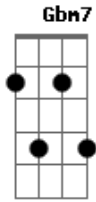

© ukulele-chords.com