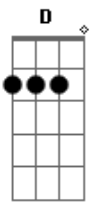

She & Him - I Knew It Would Happen This Way

Tom: A
Intro: E D E D E D Bm Db

Gbm F#m7M Gbm7 Gbm6 D
Gbm Abm Db

Gbm F#m7M
Hair got caught in the sunlight, darling

Gbm7 Gbm6
But I just wasted the day

D Gbm Abm Db
I knew it would happen this way

Gbm F#m7M
Can't get up in the morning lately
Gbm7 Gbm6

And I'm just stuck in a dream
D Gbm Abm Db
I'm always in this ship in the stream

Gbm F#m7M Gbm7 Gbm6 D Gbm Abm Db
I'm not wasting away and you don't want me anymore
Gbm F#m7M

You're free to do what you want, I know
Gbm7 Gbm6

But I can't be on the clock

D Gbm
I won't be waiting on the dock

Gbm7 D

Gbm

Acordes

© ukulele-chords.com

© ukulele-chords.com