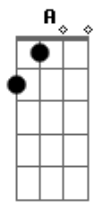

She & Him - I Knew It Would Happen This Way

Tom: A
Intro: E D E D E D Bm Db

Gbm F#m7M Gbm7 Gbm6 D
Gbm Abm Db

Gbm F#m7M
Hair got caught in the sunlight, darling

Gbm7 Gbm6
But I just wasted the day

D Gbm Abm Db
I knew it would happen this way

Gbm F#m7M
Can't get up in the morning lately
Gbm7 Gbm6

And I'm just stuck in a dream
D Gbm Abm Db
I'm always in this ship in the stream

Gbm F#m7M Gbm7 Gbm6 D Gbm Abm Db
I'm not wasting away and you don't want me anymore
Gbm F#m7M

You're free to do what you want, I know
Gbm7 Gbm6

But I can't be on the clock

D Gbm
I won't be waiting on the dock

Gbm7 D

Gbm

Acordes

© ukulele-chords.com

© ukulele-chords.com