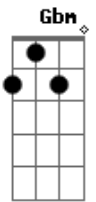

© ukulele-chords.com