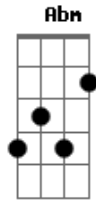

© ukulele-chords.com