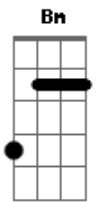

© ukulele-chords.com