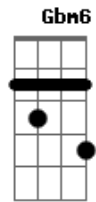

© ukulele-chords.com