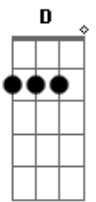

She & Him - I Knew It Would Happen This Way

Tom: A
Intro: E D E D E D Bm Db

Gbm F#m7M Gbm7 Gbm6 D
Gbm Abm Db

Gbm F#m7M
Hair got caught in the sunlight, darling

Gbm7 Gbm6
But I just wasted the day

D Gbm Abm Db
I knew it would happen this way

Gbm F#m7M
Can't get up in the morning lately
Gbm7 Gbm6

And I'm just stuck in a dream
D Gbm Abm Db
I'm always in this ship in the stream

Gbm F#m7M Gbm7 Gbm6 D Gbm Abm Db
I'm not wasting away and you don't want me anymore
Gbm F#m7M

You're free to do what you want, I know
Gbm7 Gbm6

But I can't be on the clock

D Gbm
I won't be waiting on the dock

Gbm7 D

Gbm

Acordes

© ukulele-chords.com

© ukulele-chords.com