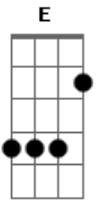

© ukulele-chords.com