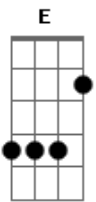

She & Him - I Knew It Would Happen This Way

Tom: A
Intro: E D E D E D Bm Db

Gbm F#m7M Gbm7 Gbm6 D
Gbm Abm Db

Gbm F#m7M
Hair got caught in the sunlight, darling

Gbm7 Gbm6
But I just wasted the day

D Gbm Abm Db
I knew it would happen this way

Gbm F#m7M
Can't get up in the morning lately
Gbm7 Gbm6

And I'm just stuck in a dream
D Gbm Abm Db
I'm always in this ship in the stream

Gbm F#m7M Gbm7 Gbm6 D Gbm Abm Db
I'm not wasting away and you don't want me anymore
Gbm F#m7M

You're free to do what you want, I know
Gbm7 Gbm6

But I can't be on the clock

D Gbm
I won't be waiting on the dock

Gbm7 D

Gbm

Acordes

© ukulele-chords.com

© ukulele-chords.com