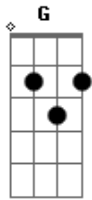

© ukulele-chords.com