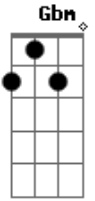

© ukulele-chords.com