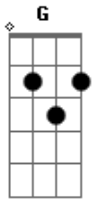

© ukulele-chords.com