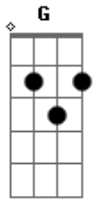

© ukulele-chords.com