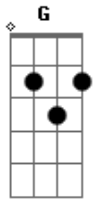

© ukulele-chords.com