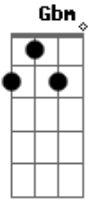

© ukulele-chords.com