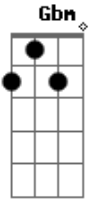

© ukulele-chords.com