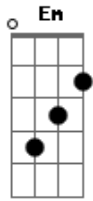

© ukulele-chords.com