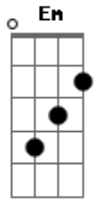

© ukulele-chords.com