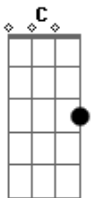

She & Him - Hey Girl!

Tom: C

Intro: F Fm

C Am F G
Don't let the sunshine fall from the sky
C Am D7 G
Just find the sunshine in your own mind
F Fm C C7
You're a lollipop, no second prize
D D7 G G7
An apple somewhere, in somebody's eyes.

C Am F G
Hey girl, whatcha doing?
C Am F G
Hey girl, where you going?

C C7
Shot in the arm, a twinkly eye
F Fm
She could have fell, fell out of the sky
C D7
She could have fell right out of the sky
F
Who's that girl? - Who's that girl? -
Fm
Who's that girl? - Who's that girl? -

C Am F G
Don't let the moonshine cry up the night
C Am D7 G
Set from your shadow, and make it bright
F Fm C C7
You're a lollipop, no second prize
D D7 G G7
An apple somewhere, in somebody's eyes

C Am F G
Hey girl, whatcha doing?
C Am F G
Hey girl, where you going?
C C7
You get down, and make a frown
F Fm
She's gonna turn, turn, turn it around
C D7
She's gonna turn, turn, turn it around
F
Who's that girl? - Who's that girl? -
Fm
Who's that girl? - Who's that girl? -

Solo: C Am F G
C Am D7 G
F Fm C D7 G7

C Am F G
Hey girl, whatcha doing?
C Am F G
Hey girl, where you going?
C C7
You get down, and make a frown
F Fm
She's gonna turn, turn, turn it around
C D7
She's gonna turn, turn, turn it around
F
Who's that girl? - Who's that girl? -
Fm
Who's that girl? - Who's that girl? -

G C
It's Jess!

Acordes

© ukulele-chords.com